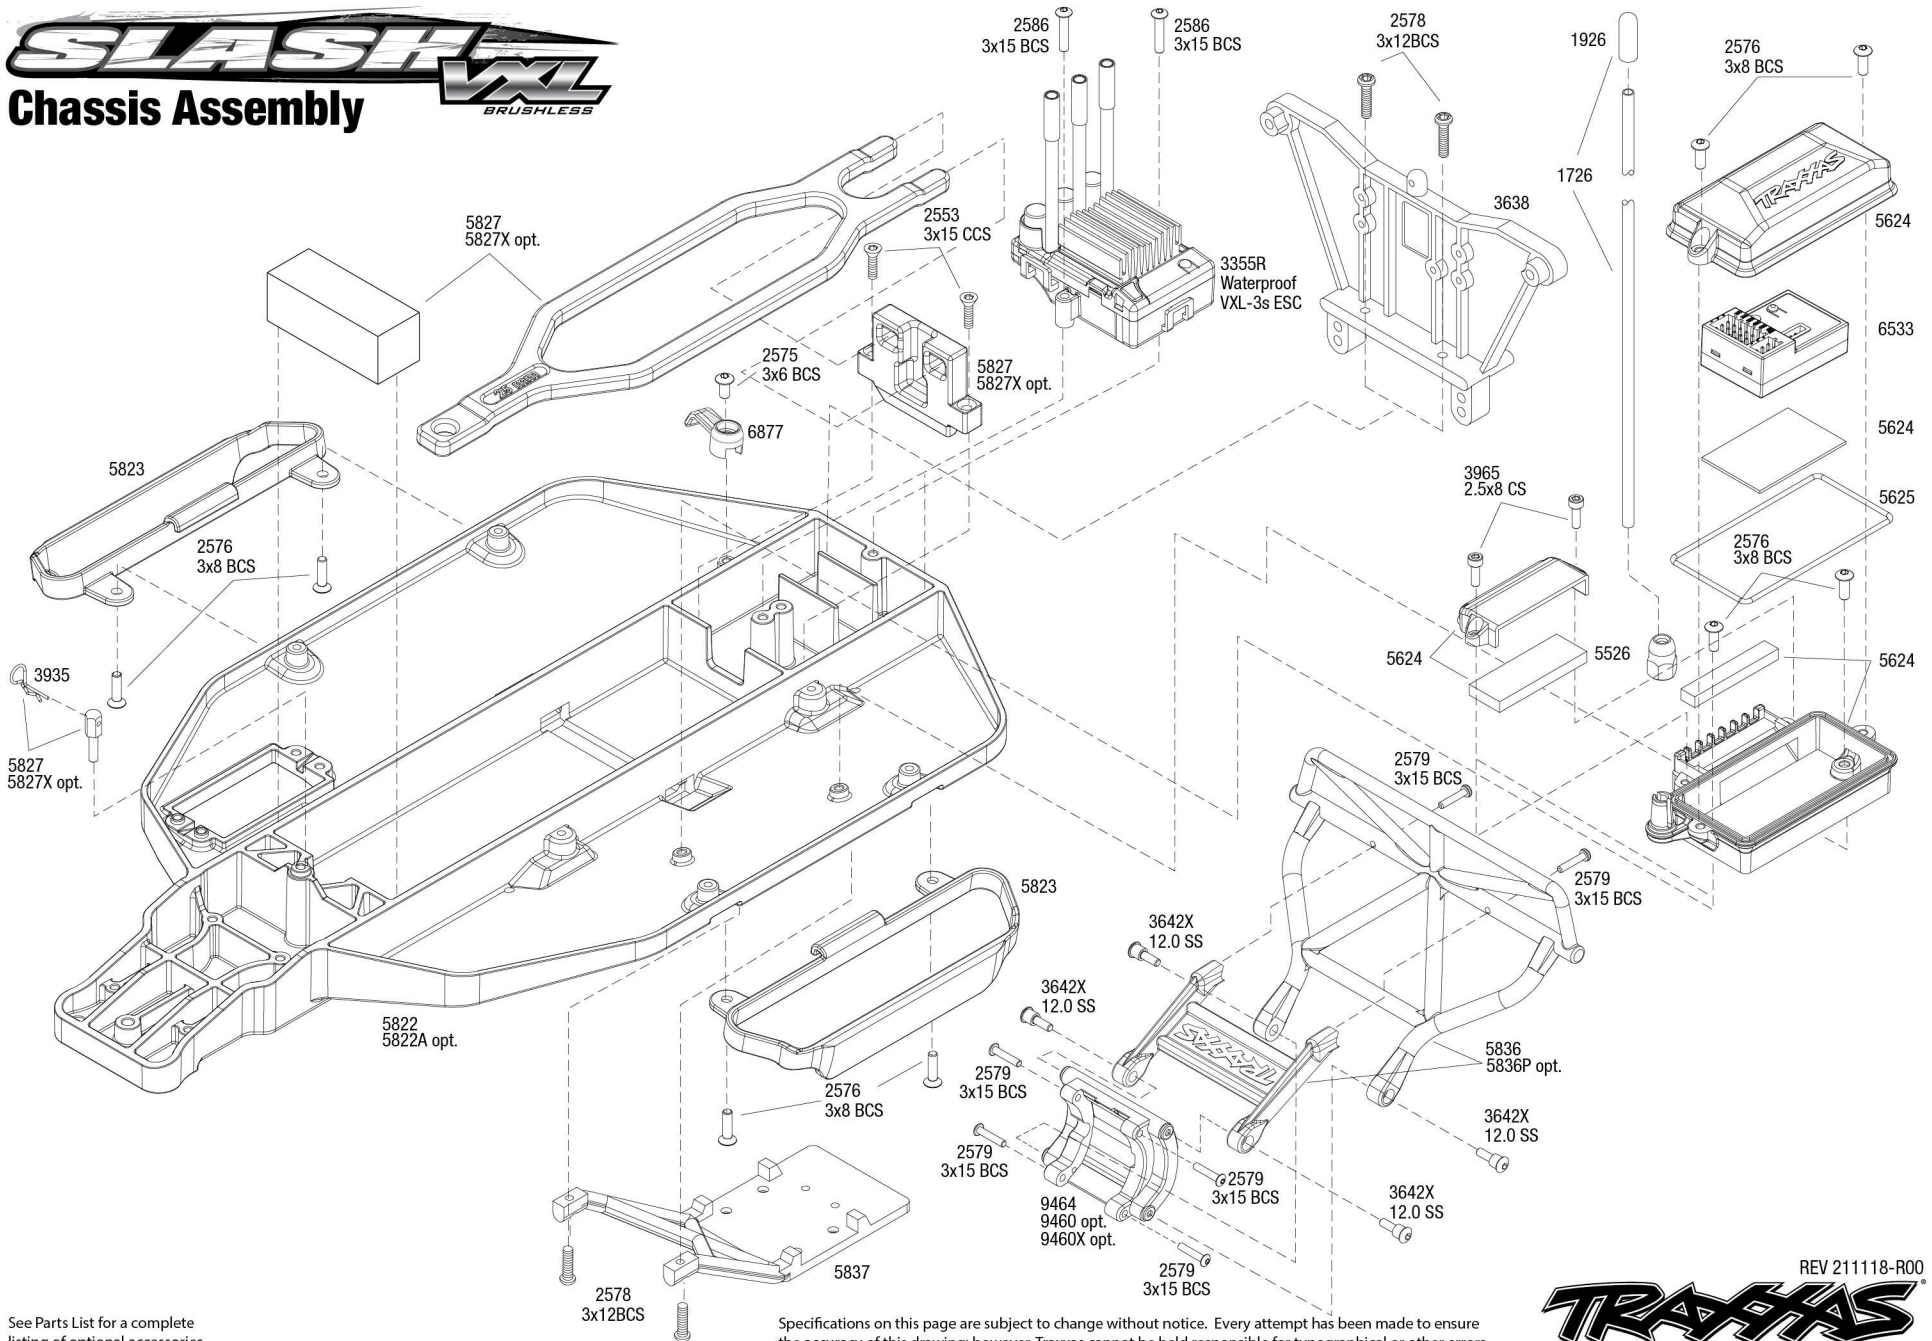

SLASH XL

Chassis Assembly

BRUSHLESS

See Parts List for a complete listing of optional accessories.

Specifications on this page are subject to change without notice. Every attempt has been made to ensure the accuracy of this drawing; however, Traxxas cannot be held responsible for typographical or other errors.