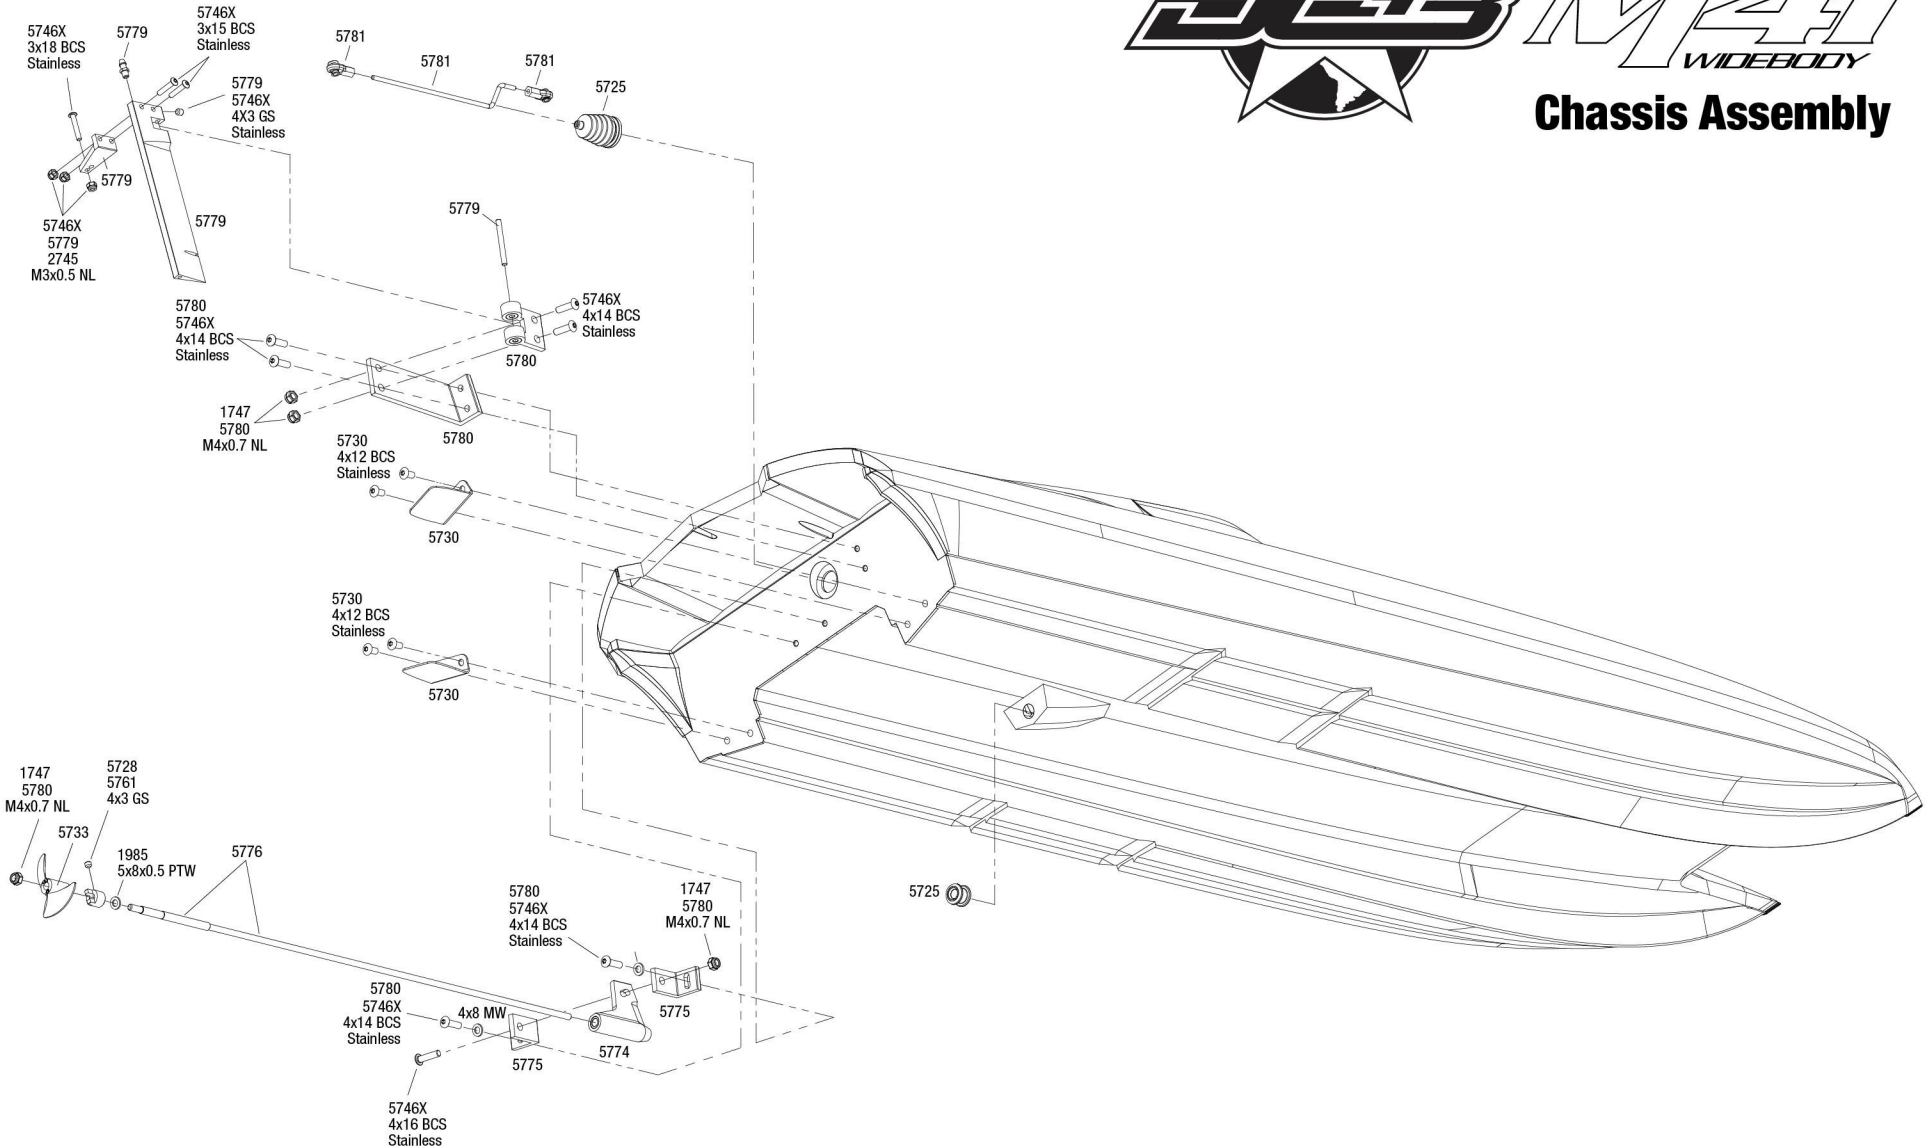

M41
WIDE BODY

Chassis Assembly

Specifications on this page are subject to change without notice. Every attempt has been made to ensure the accuracy of this drawing; however, Traxxas cannot be held responsible for typographical or other errors.

REV 230612-R08
See Parts List for a complete listing of optional accessories.