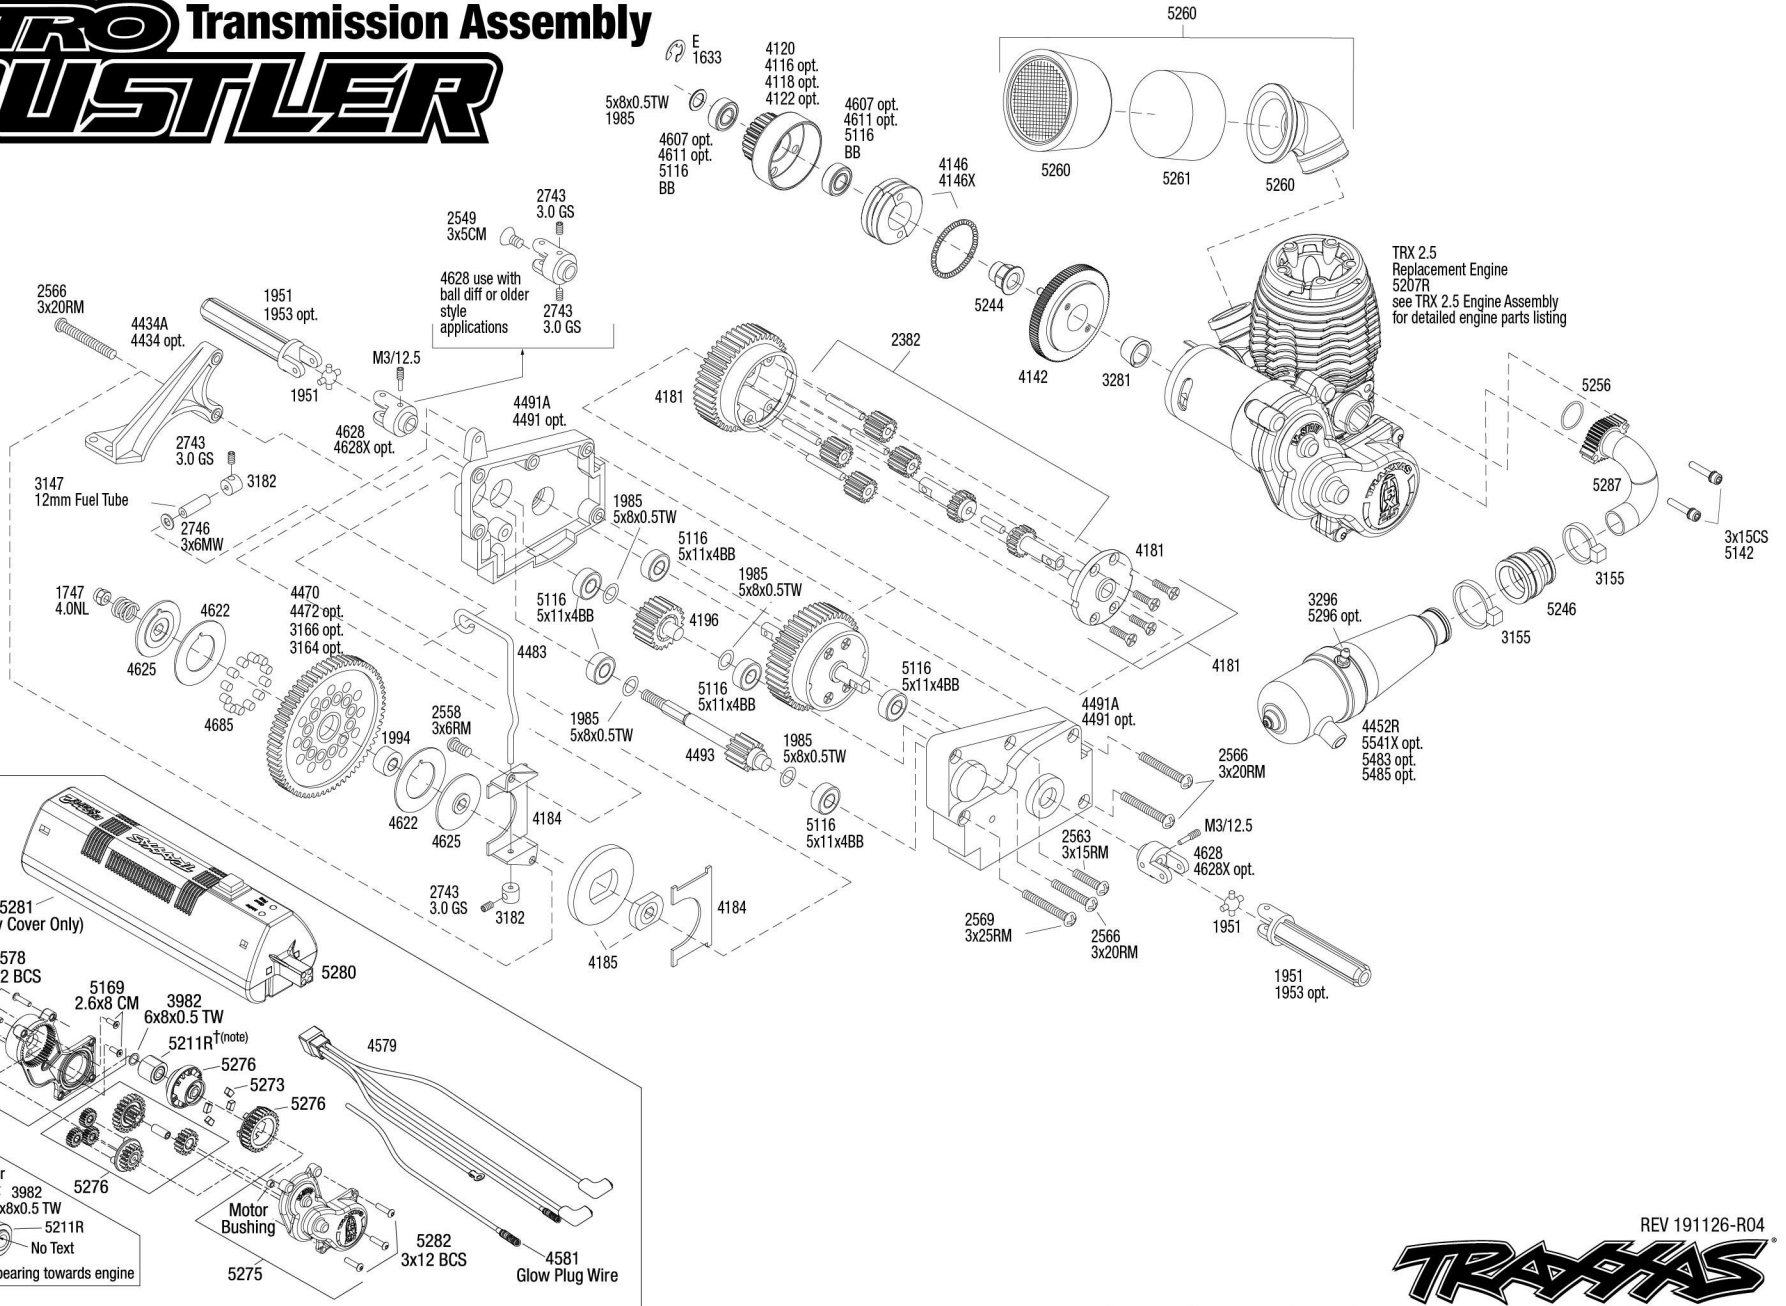

NITRO Transmission Assembly

RUSTLER

See Parts List for a complete listing of optional accessories.

Specifications on this page are subject to change without notice. Every attempt has been made to ensure the accuracy of this drawing; however, Traxxas cannot be held responsible for typographical or other errors.

REV 191126-R04