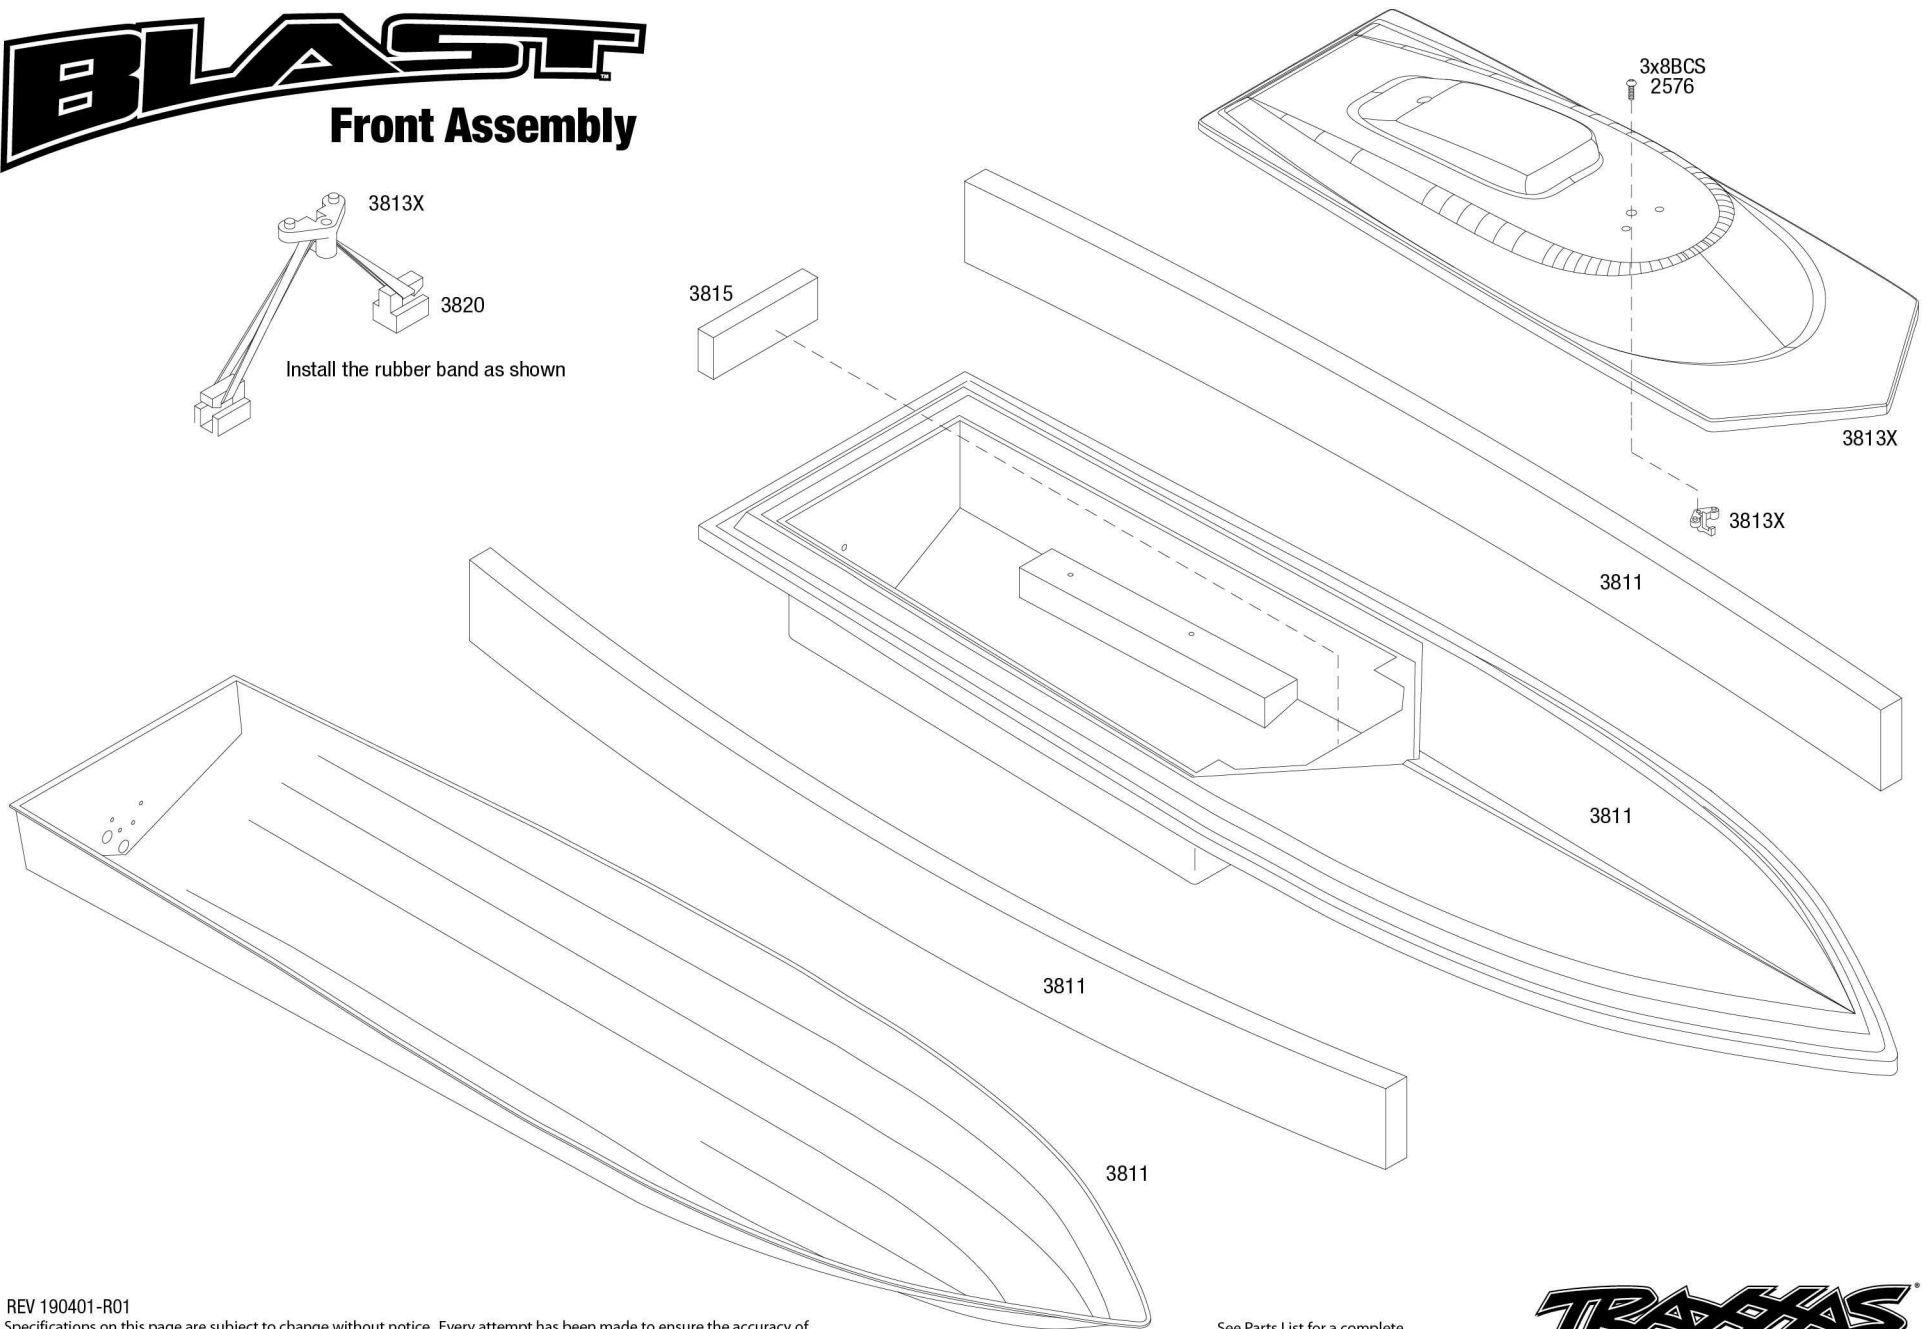

BLAST

Front Assembly

REV 190401-R01
Specifications on this page are subject to change without notice. Every attempt has been made to ensure the accuracy of this drawing, however Traxxas cannot be held responsible for typographical or other errors.