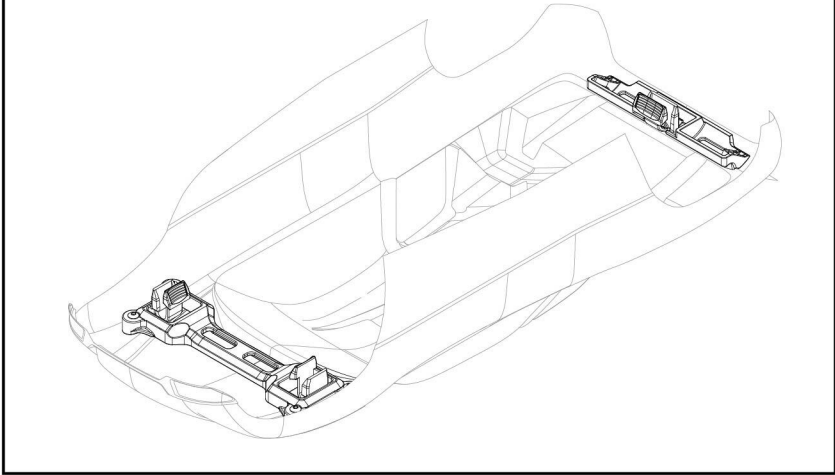

# RUSTLER<sup>®</sup>

**Body Assembly**

BRUSHLESS

**Completed Assembly (view from top)**

**Completed Assembly (view from bottom)**

See Parts List for a complete listing of optional accessories.

REV 240503-R02

**TRAXXAS**

Specifications on this page are subject to change without notice. Every attempt has been made to ensure the accuracy of this drawing; however, Traxxas cannot be held responsible for typographical or other errors.