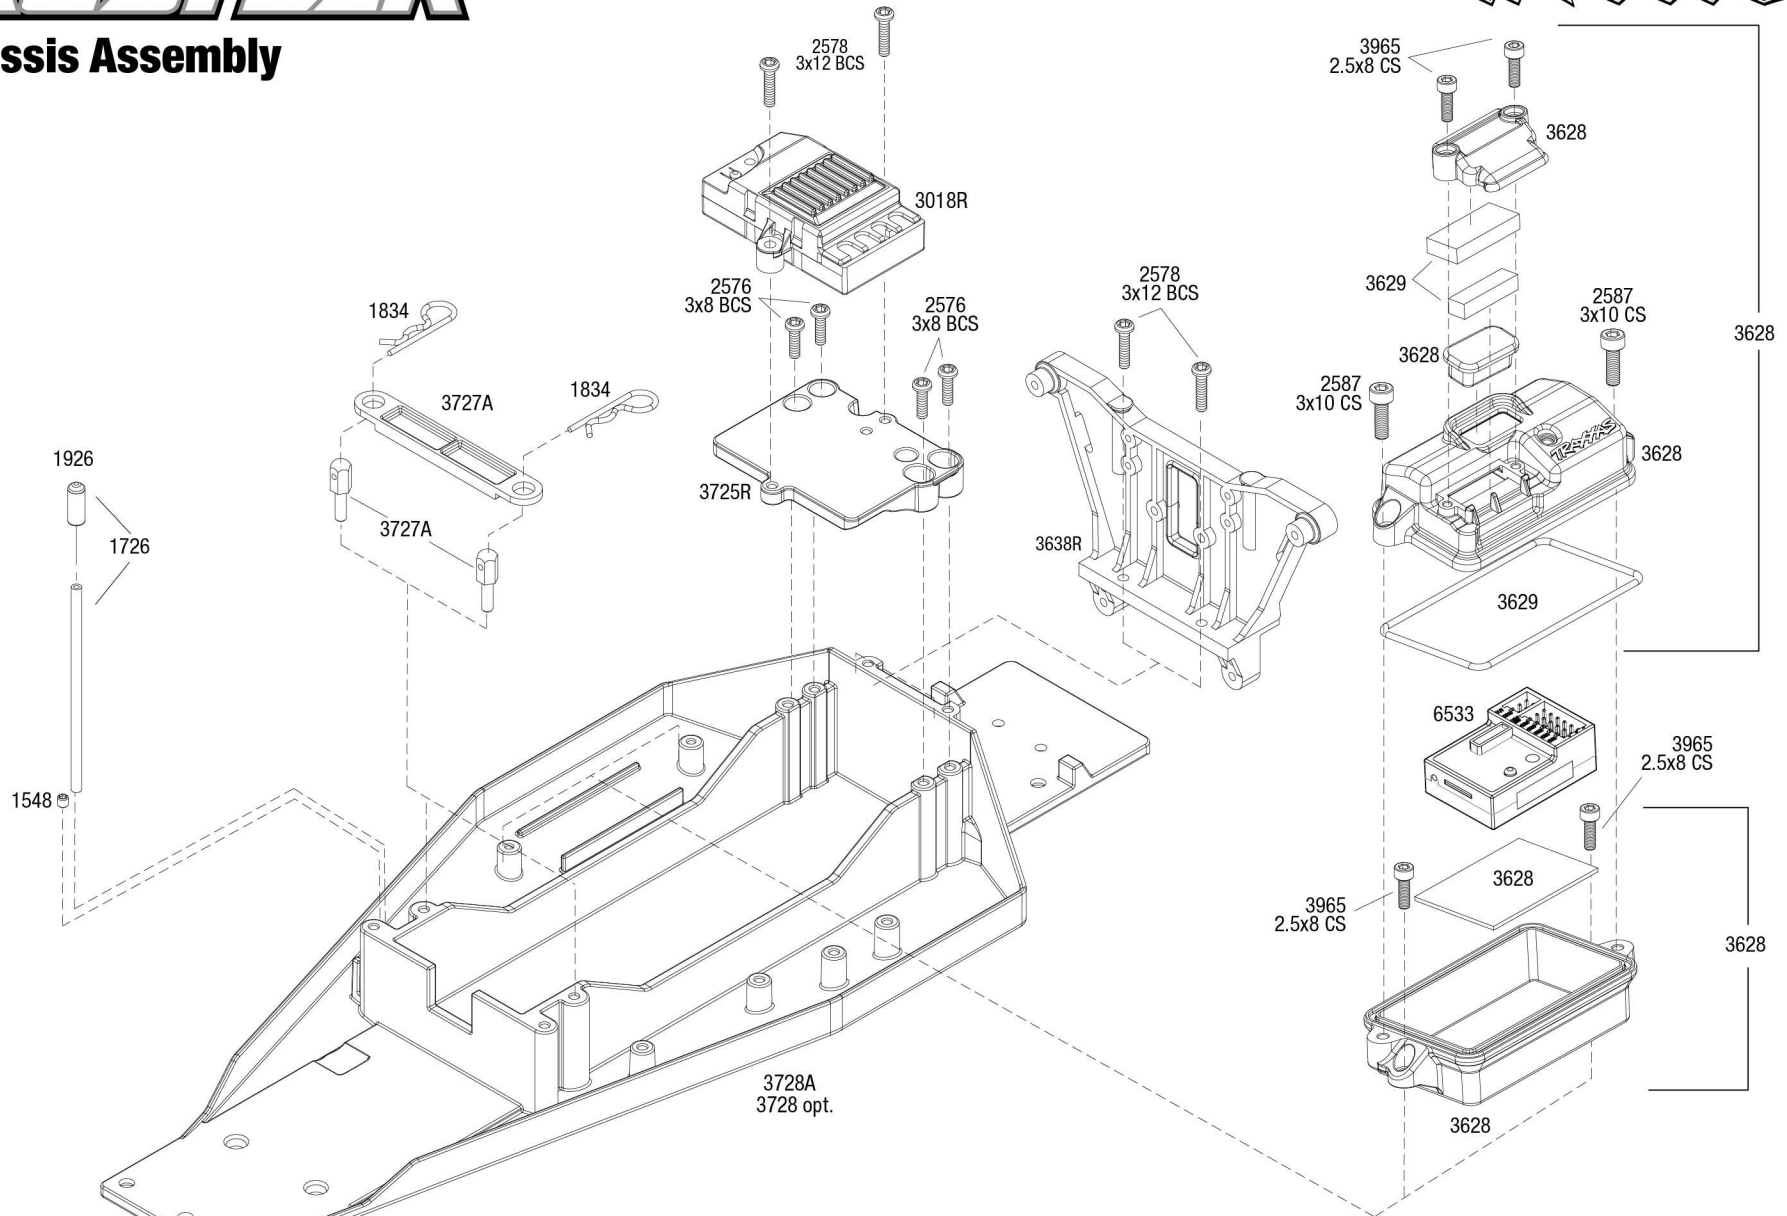

RUSTLER®

Chassis Assembly

REV 240503-R01
See Parts List for a complete listing of optional accessories.

Specifications on this page are subject to change without notice. Every attempt has been made to ensure the accuracy of this drawing; however, Traxxas cannot be held responsible for typographical or other errors.