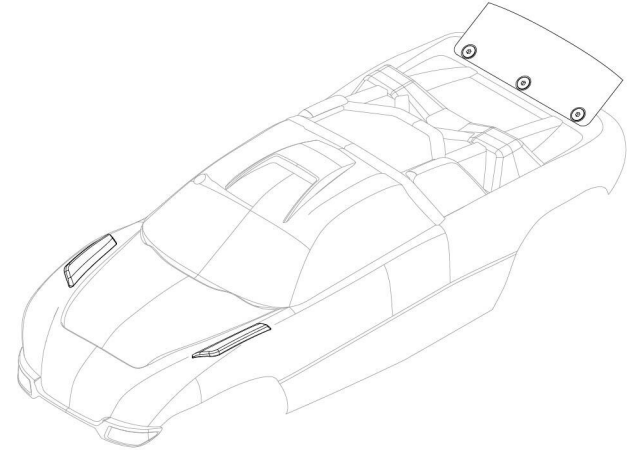

RUSTLER®

Body Assembly

See Parts List for a complete listing of optional accessories.

Completed Assembly (view from top)

Completed Assembly (view from bottom)

REV 240503-R01

TRAXXAS®

Specifications on this page are subject to change without notice. Every attempt has been made to ensure the accuracy of this drawing; however, Traxxas cannot be held responsible for typographical or other errors.