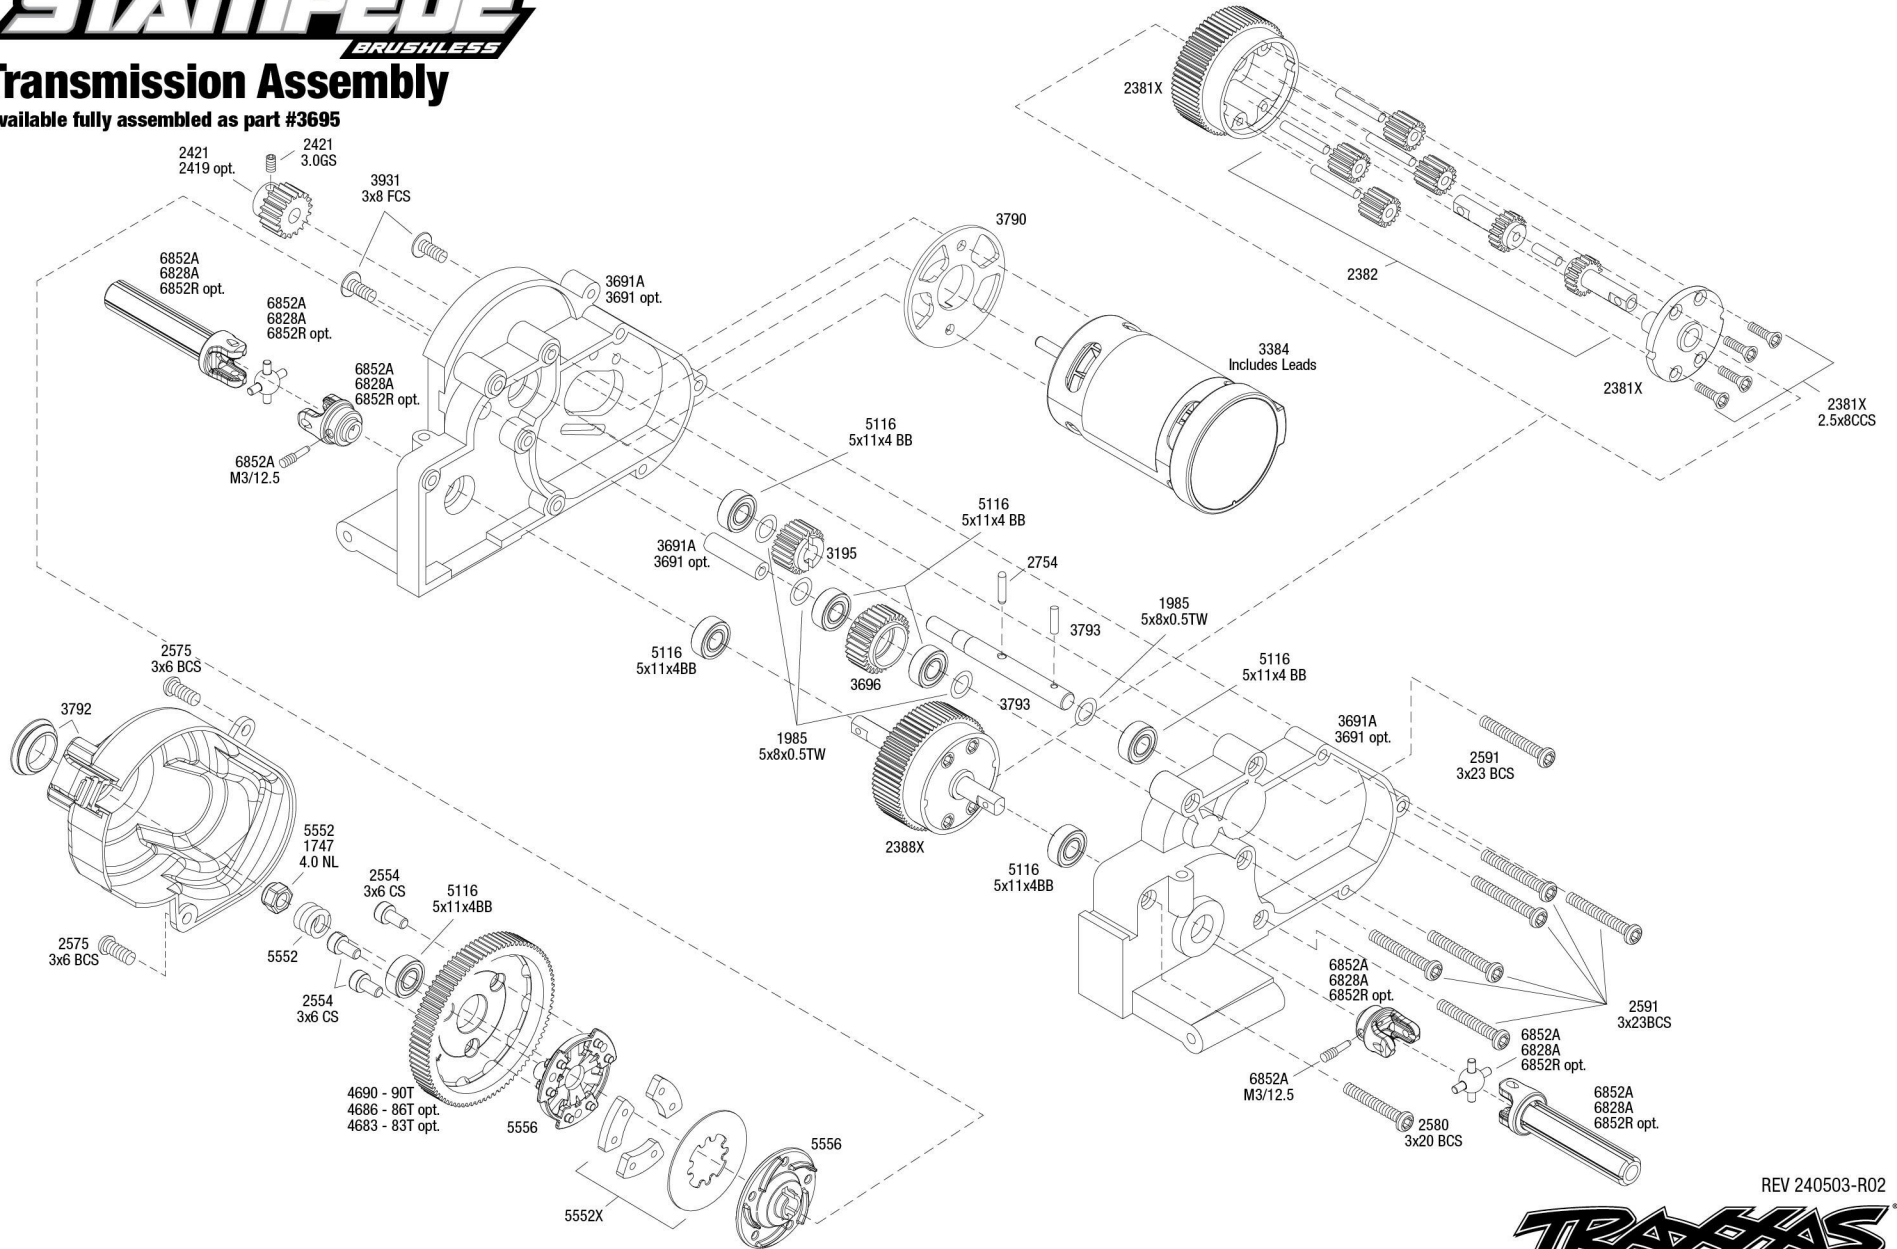

STAMPEDE

BRUSHLESS

Transmission Assembly

Available fully assembled as part #3695

See Parts List for a complete listing of optional accessories.

Specifications on this page are subject to change without notice. Every attempt has been made to ensure the accuracy of this drawing; however, Traxxas cannot be held responsible for typographical or other errors.

REV 240503-R02

TRAXXAS