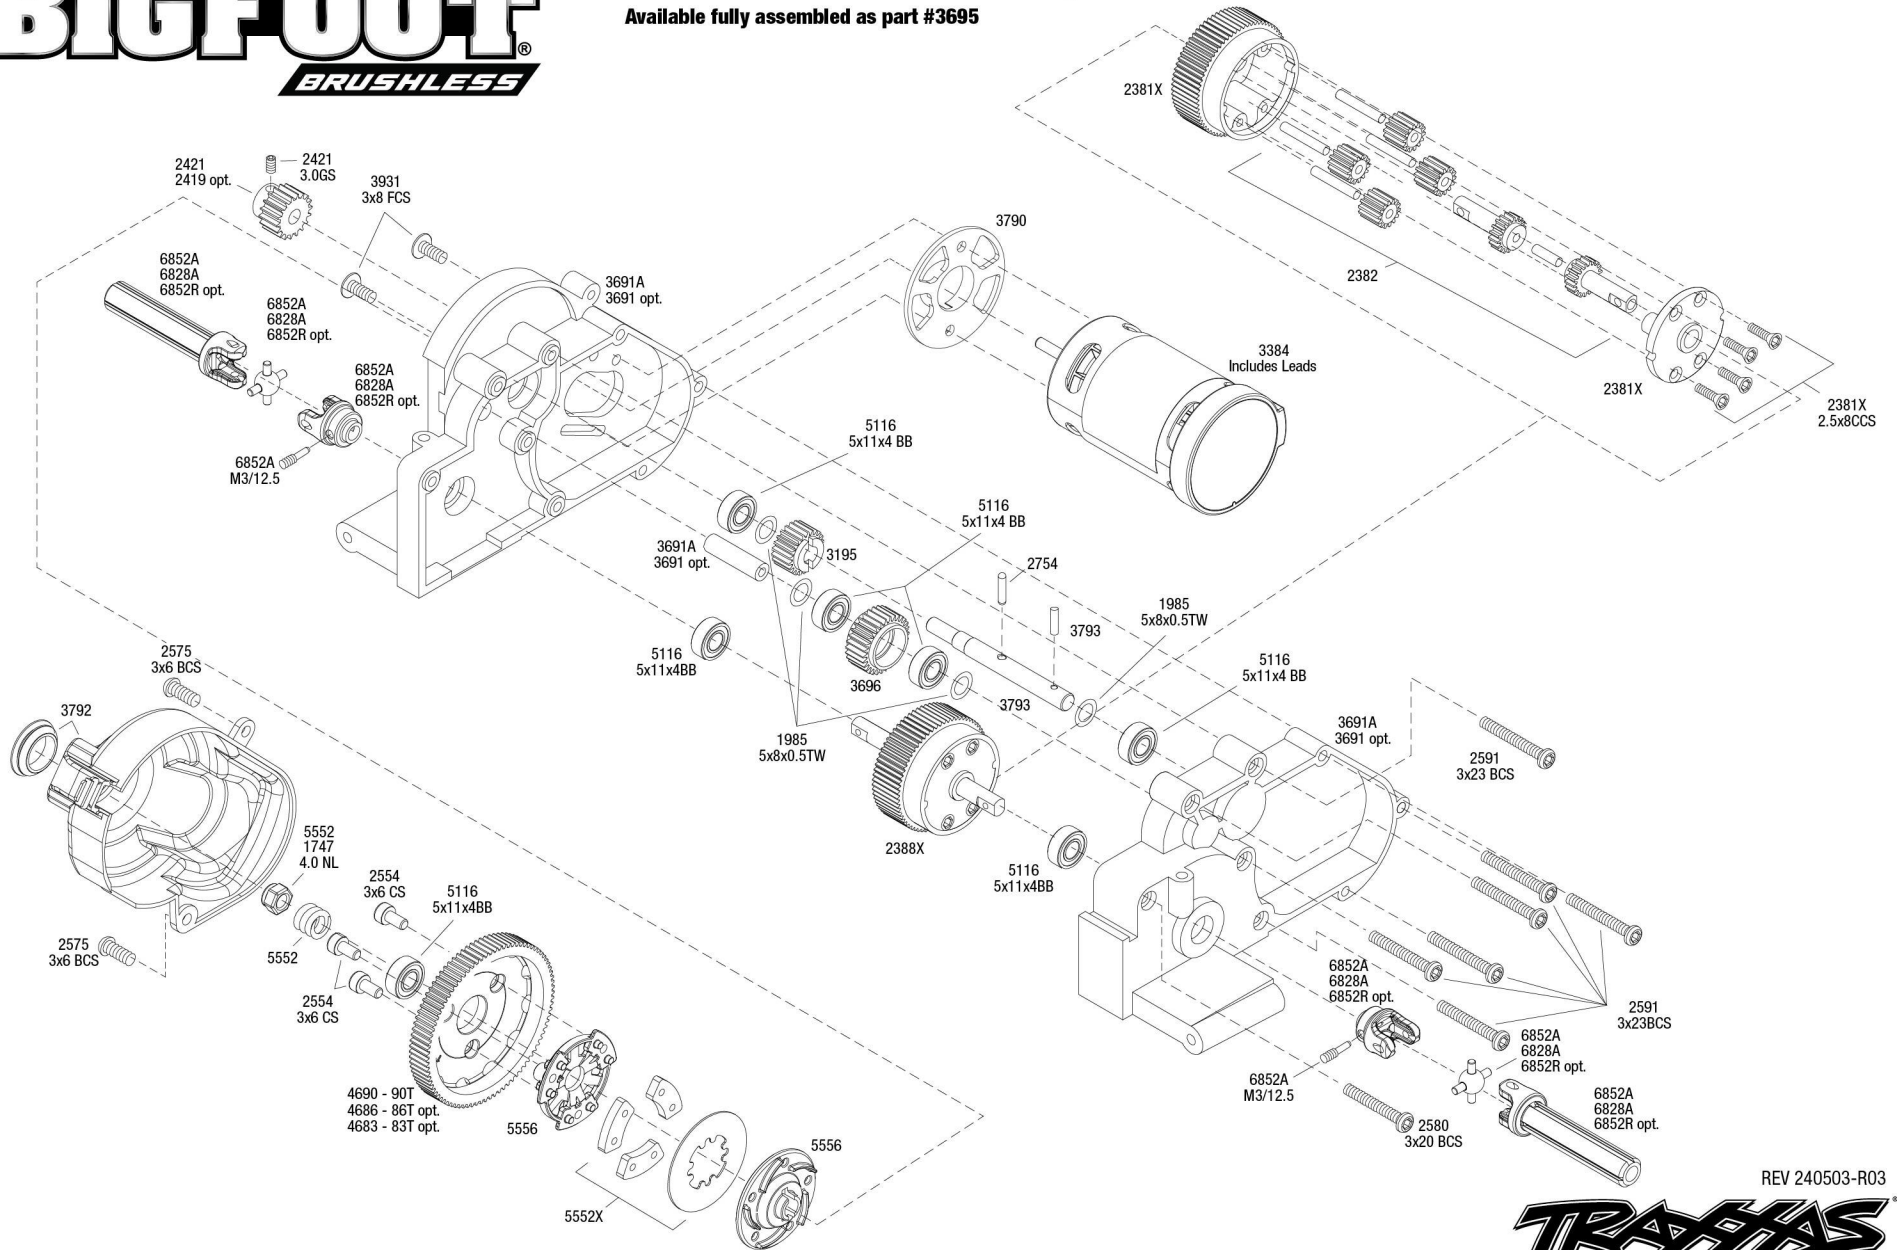

Transmission Assembly

Available fully assembled as part #3695

See Parts List for a complete listing of optional accessories.

Specifications on this page are subject to change without notice. Every attempt has been made to ensure the accuracy of this drawing; however, Traxxas cannot be held responsible for typographical or other errors.

REV 240503-R03