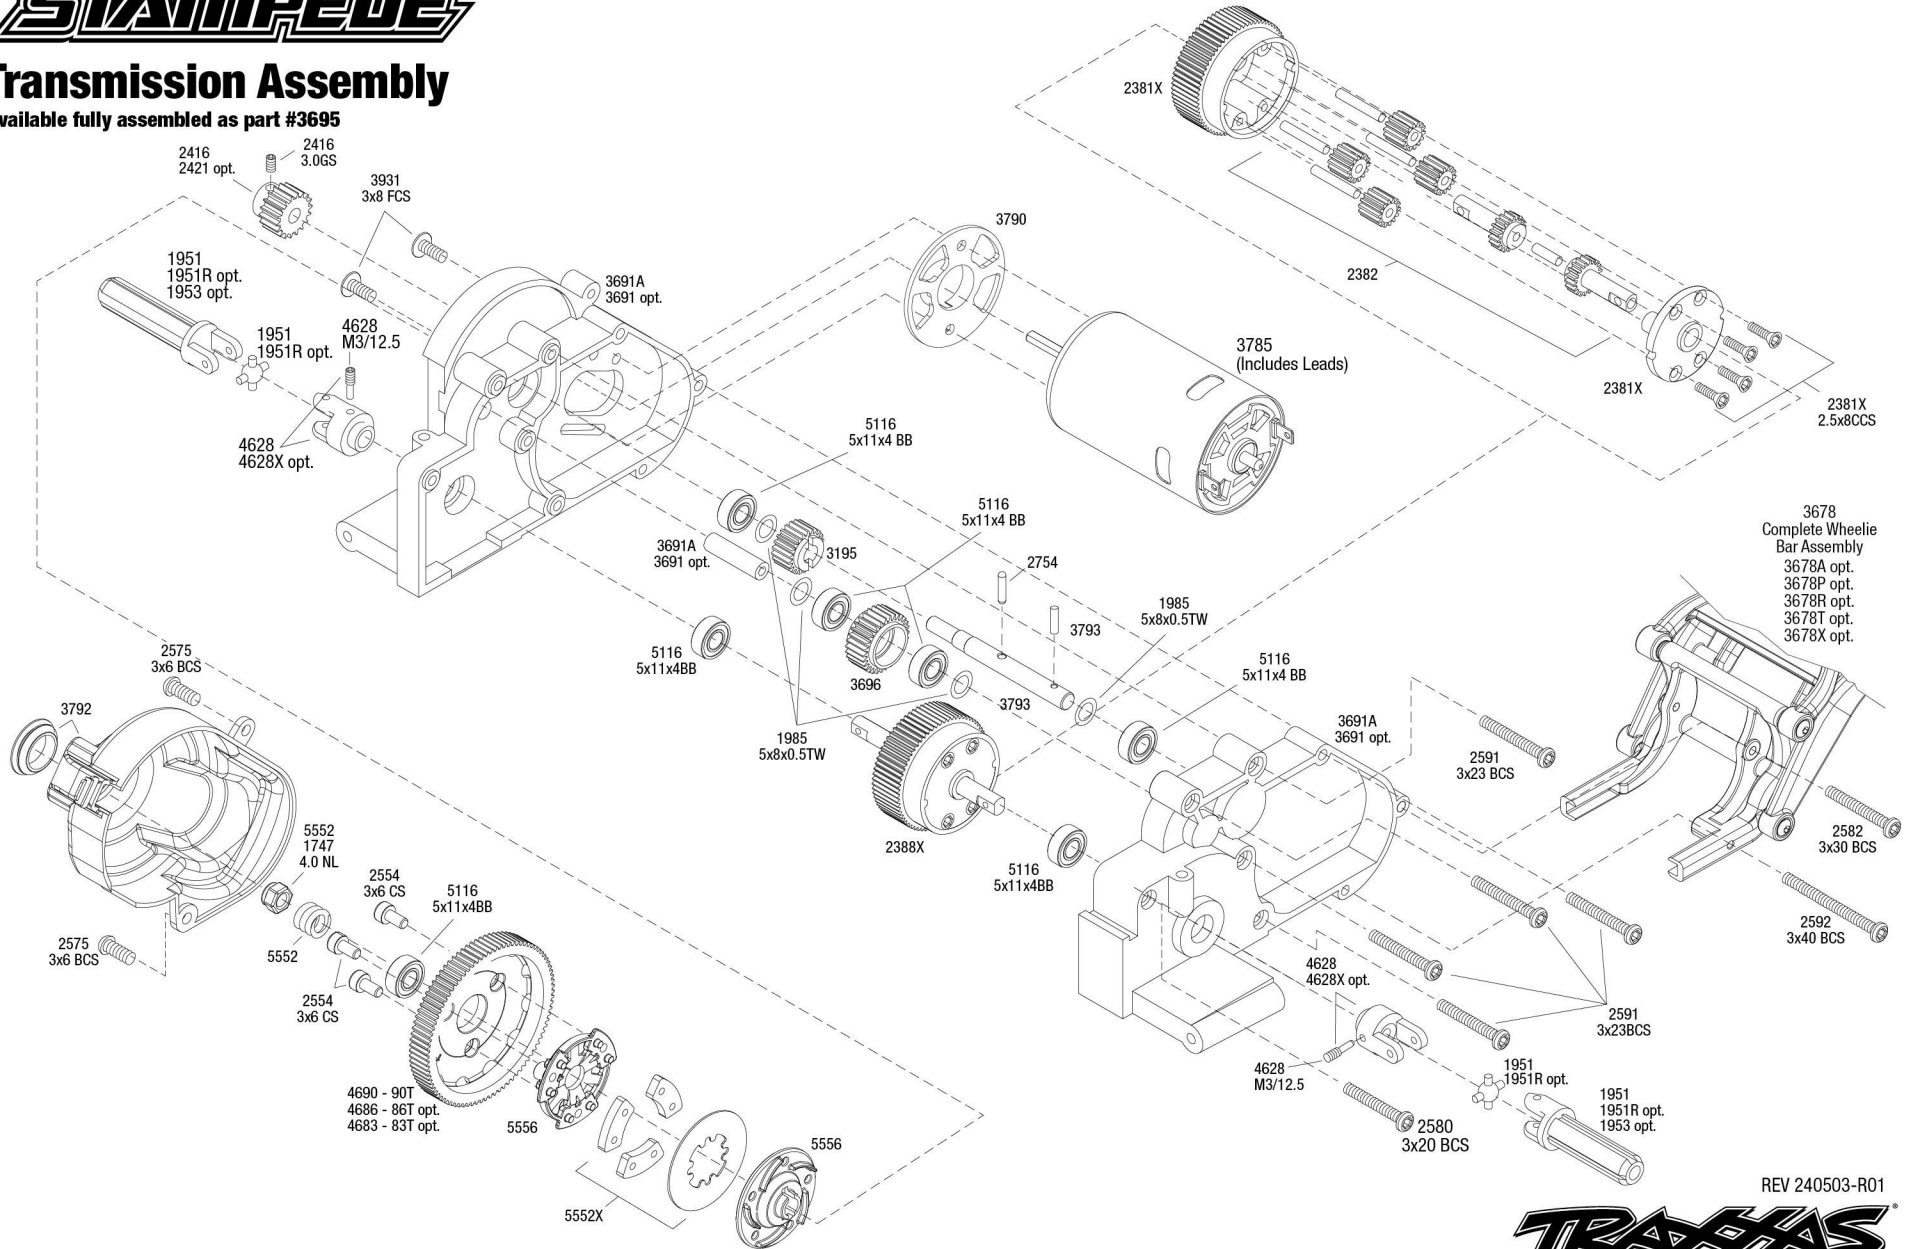

STAMPEDE

Transmission Assembly

Available fully assembled as part #3695

See Parts List for a complete listing of optional accessories.

Specifications on this page are subject to change without notice. Every attempt has been made to ensure the accuracy of this drawing; however, Traxxas cannot be held responsible for typographical or other errors.

REV 240503-R01

TRAXXAS