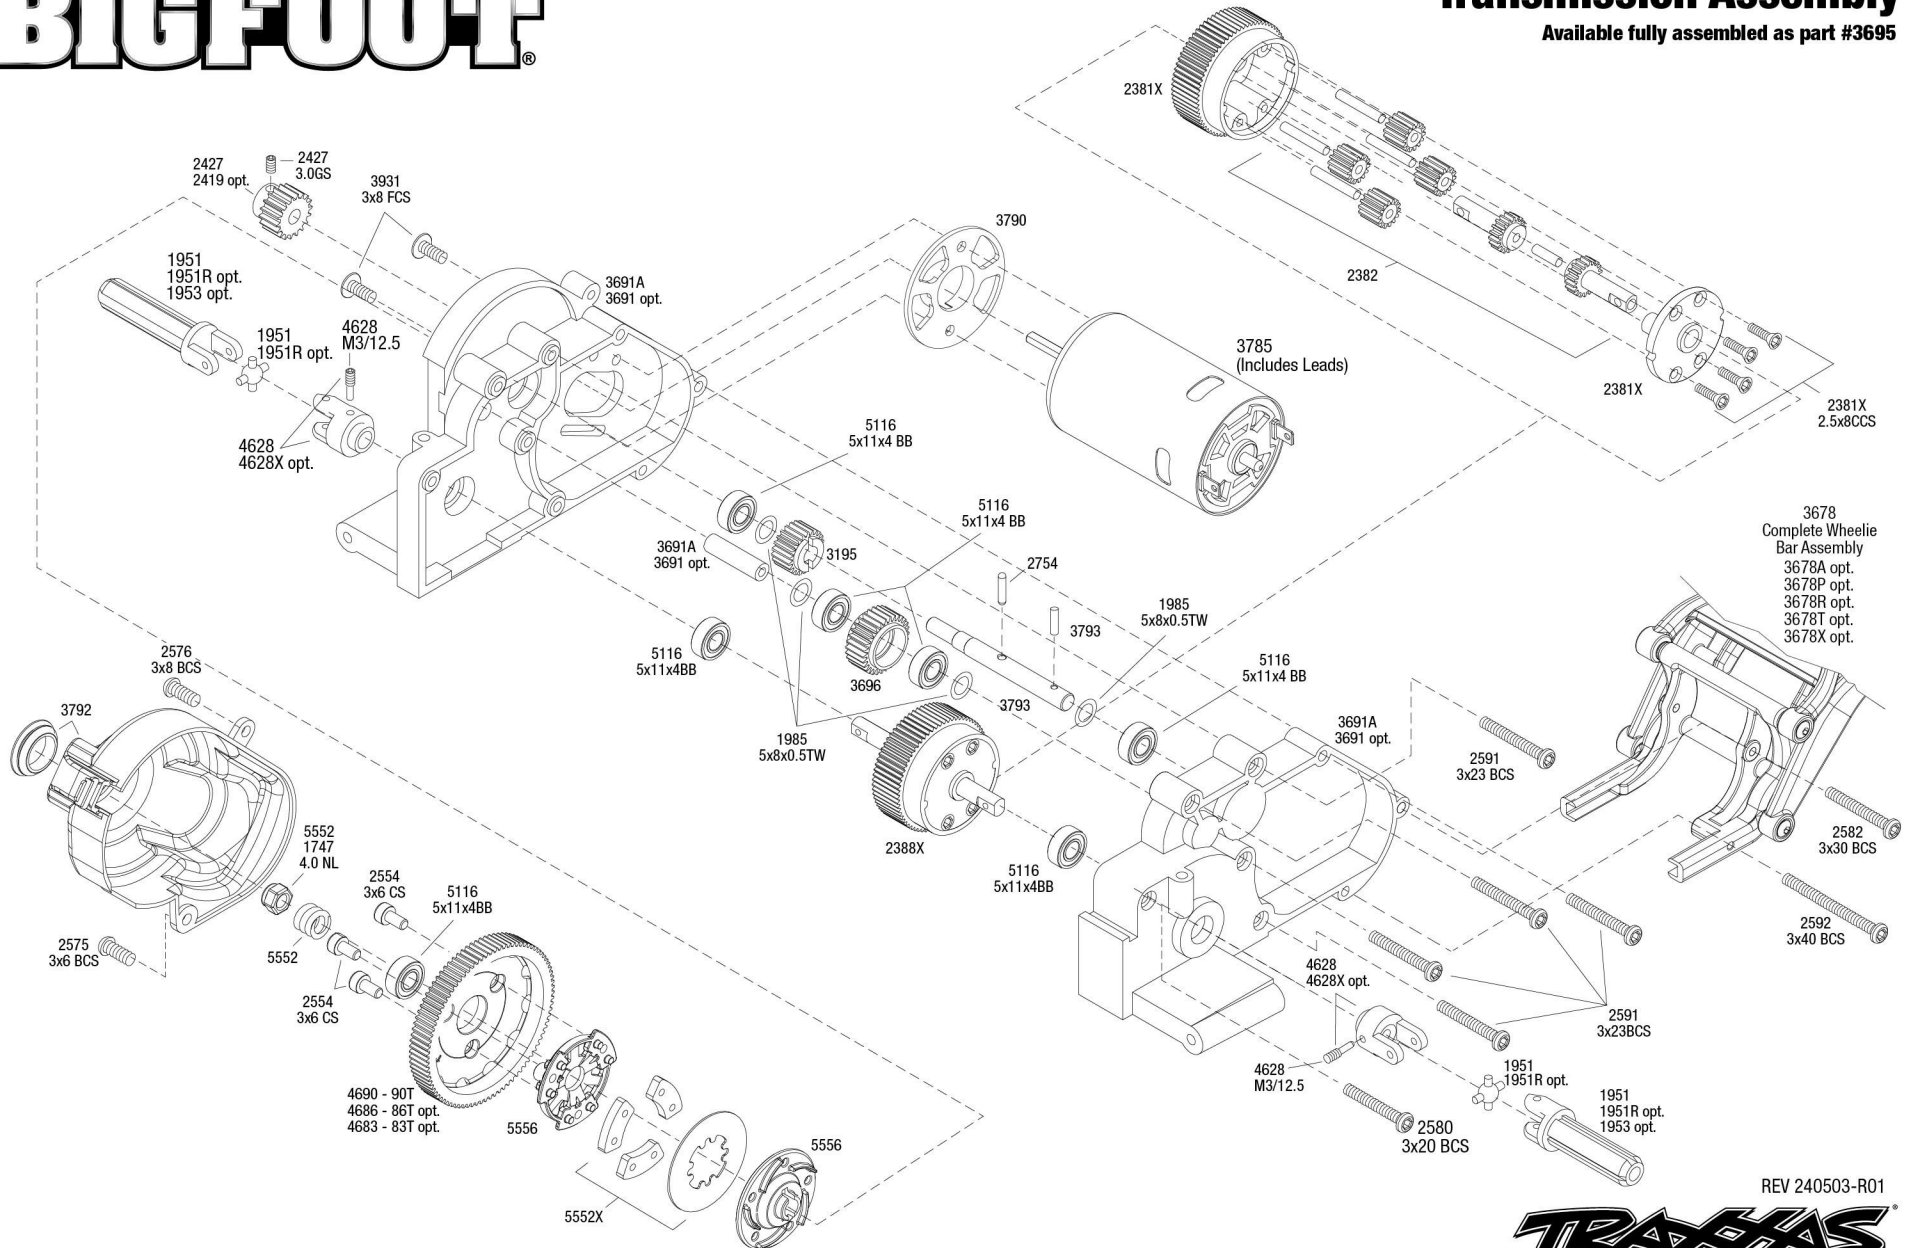

BIGFOOT®

Transmission Assembly

Available fully assembled as part #3695

See Parts List for a complete listing of optional accessories.

Specifications on this page are subject to change without notice. Every attempt has been made to ensure the accuracy of this drawing; however, Traxxas cannot be held responsible for typographical or other errors.

REV 240503-R01

TRAXXAS®