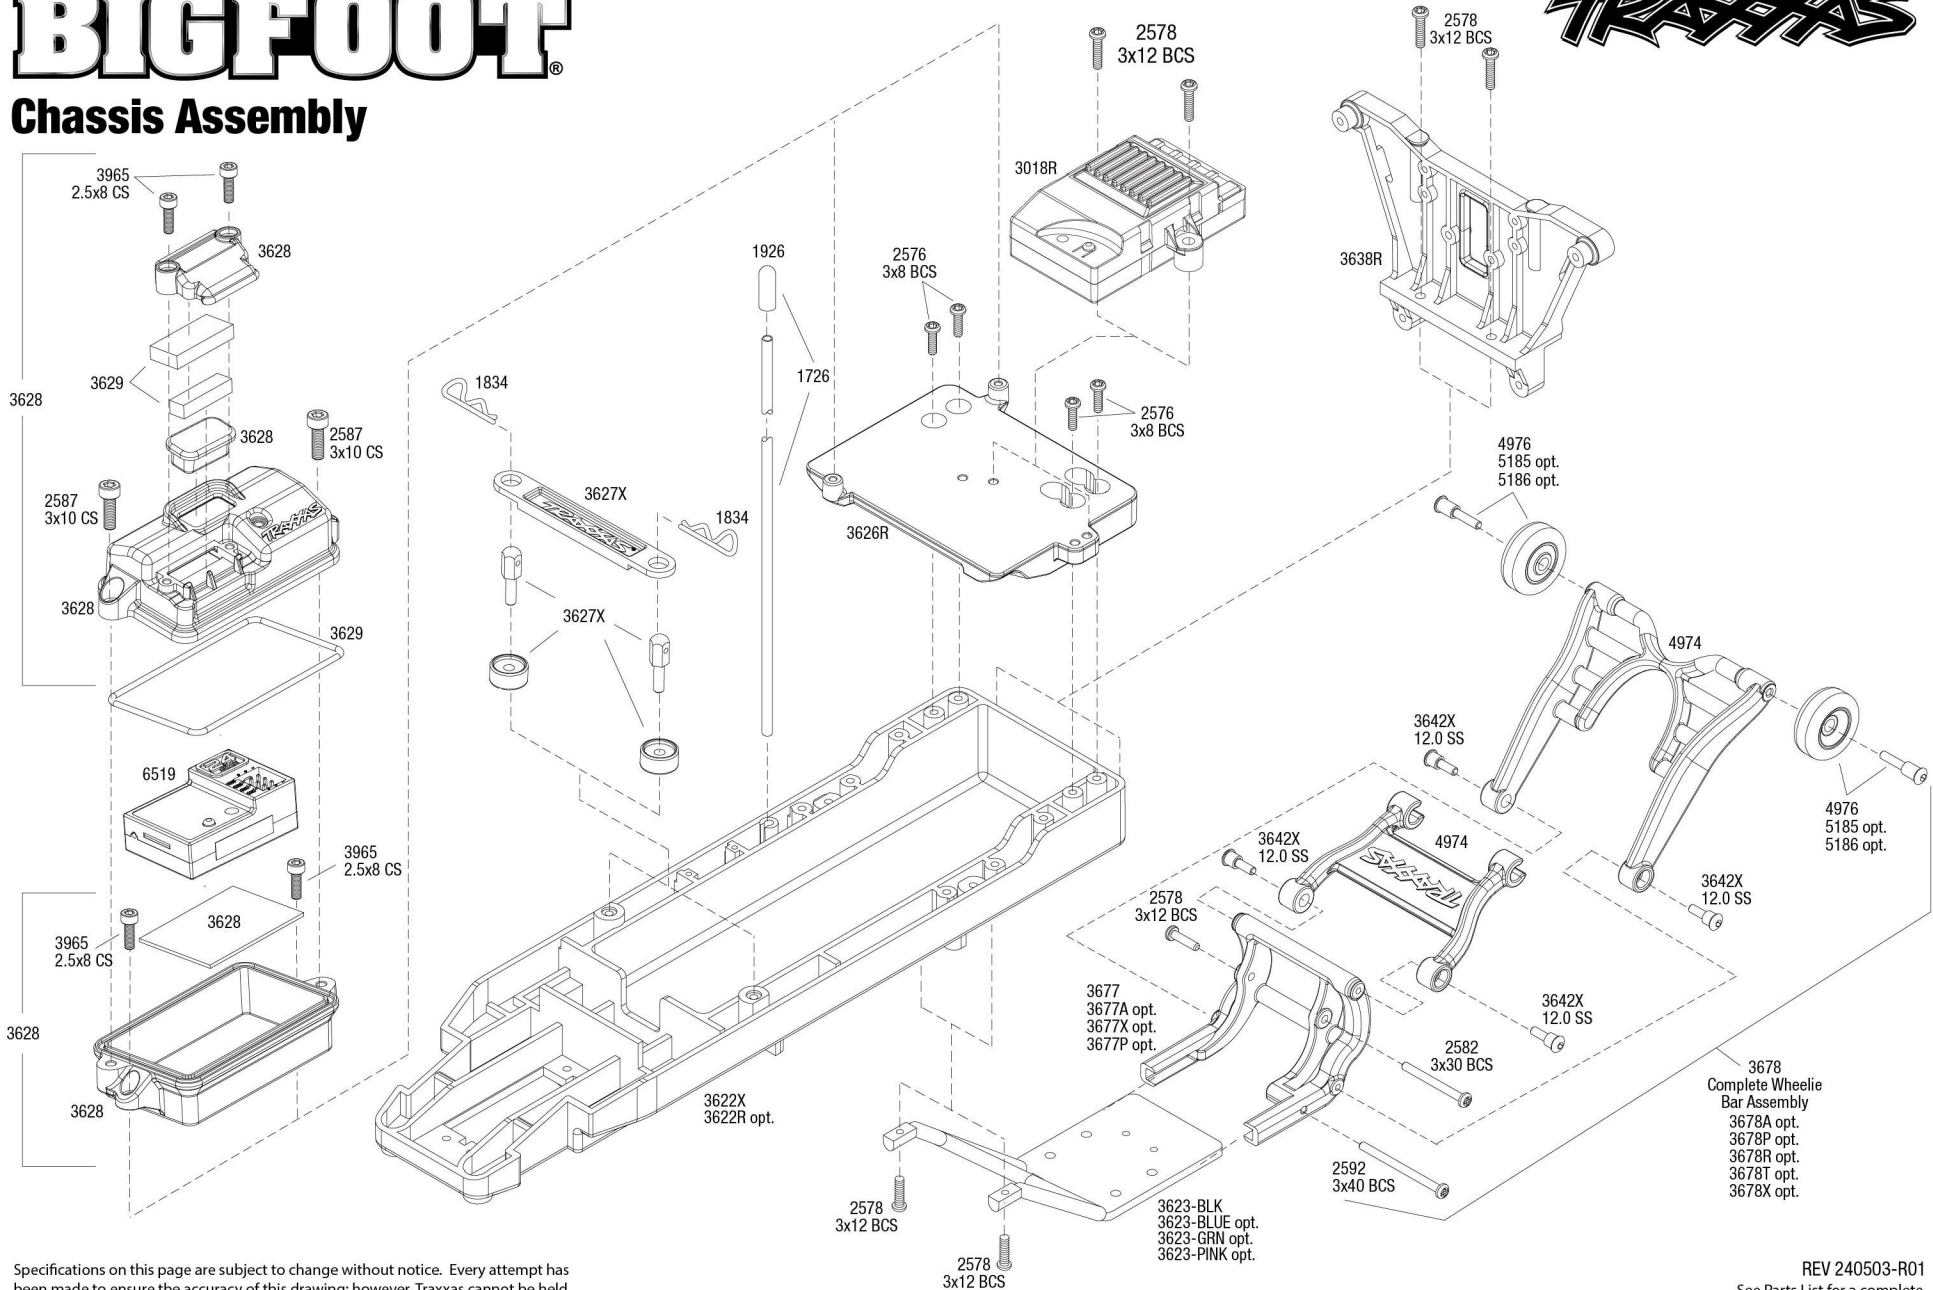

BIGFOOT®

Chassis Assembly

Specifications on this page are subject to change without notice. Every attempt has been made to ensure the accuracy of this drawing; however, Traxxas cannot be held responsible for typographical or other errors.

3678 Complete Wheelie Bar Assembly
 3678A opt.
 3678P opt.
 3678R opt.
 3678T opt.
 3678X opt.

REV 240503-R01
 See Parts List for a complete listing of optional accessories.