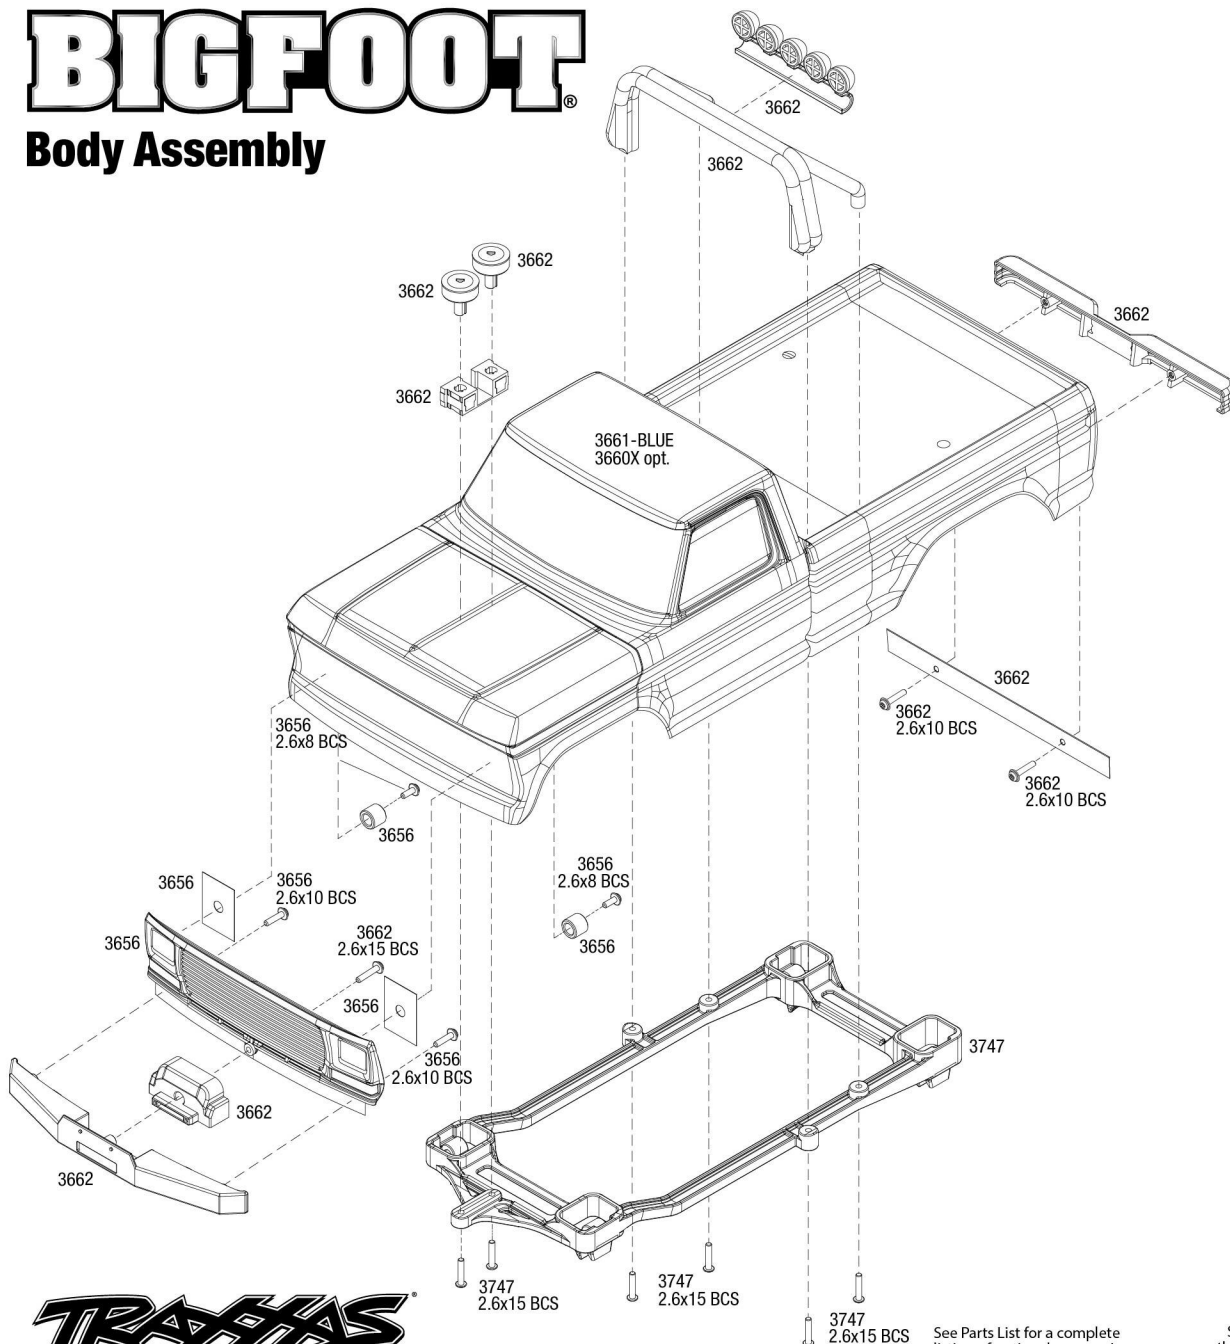

BIGFOOT®

Body Assembly

**Completed Assembly
(view from bottom)**

- 3660X Body, Bigfoot® No. 1, Officially Licensed replica (clear, requires painting)/ window masks/ decal sheet
- 3661-BLUE Body, Bigfoot® No. 1, Officially Licensed replica (painted, decals applied) (assembled with body support for clipless mounting)
- 3747 Body support (with front & rear latches)/ 2.6x15mm BCS (6) (for clipless body mounting)
- 3656 Grille, Bigfoot® No. 1 (chrome)/ decals/ adhesive tape/ mounting hardware
- 3662 Body accessories kit, Bigfoot® No. 1 (includes winch, front and rear bumpers, roll bar, light bar, engine detail, & mounting hardware) (grille sold separately)

**Completed Assembly
(view from top)**

- 3660X Body, Bigfoot® No. 1, Officially Licensed replica (clear, requires painting)/ window masks/ decal sheet
- 3661-BLUE Body, Bigfoot® No. 1, Officially Licensed replica (painted, decals applied) (assembled with body support for clipless mounting)
- 3747 Body support (with front & rear latches)/ 2.6x15mm BCS (6) (for clipless body mounting)
- 3656 Grille, Bigfoot® No. 1 (chrome)/ decals/ adhesive tape/ mounting hardware
- 3662 Body accessories kit, Bigfoot® No. 1 (includes winch, front and rear bumpers, roll bar, light bar, engine detail, & mounting hardware) (grille sold separately)