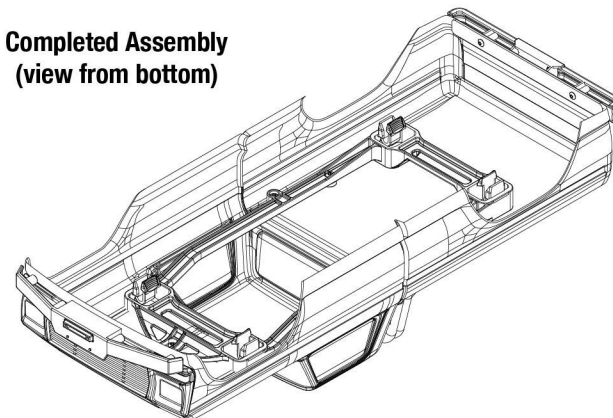

BIGFOOT®

Body Assembly

**Completed Assembly
(view from bottom)**

- 3660X Body, Bigfoot® No. 1, Officially Licensed replica (clear, requires painting)/ window masks/ decal sheet
- 3661-BLUE Body, Bigfoot® No. 1, Officially Licensed replica (painted, decals applied) (assembled with body support for clipless mounting)
- 3747 Body support (with front & rear latches)/ 2.6x15mm BCS (6) (for clipless body mounting)
- 3656 Grille, Bigfoot® No. 1 (chrome)/ decals/ adhesive tape/ mounting hardware
- 3662 Body accessories kit, Bigfoot® No. 1 (includes winch, front and rear bumpers, roll bar, light bar, engine detail, & mounting hardware) (grille sold separately)

**Completed Assembly
(view from top)**

- 3660X Body, Bigfoot® No. 1, Officially Licensed replica (clear, requires painting)/ window masks/ decal sheet
- 3661-BLUE Body, Bigfoot® No. 1, Officially Licensed replica (painted, decals applied) (assembled with body support for clipless mounting)
- 3747 Body support (with front & rear latches)/ 2.6x15mm BCS (6) (for clipless body mounting)
- 3656 Grille, Bigfoot® No. 1 (chrome)/ decals/ adhesive tape/ mounting hardware
- 3662 Body accessories kit, Bigfoot® No. 1 (includes winch, front and rear bumpers, roll bar, light bar, engine detail, & mounting hardware) (grille sold separately)