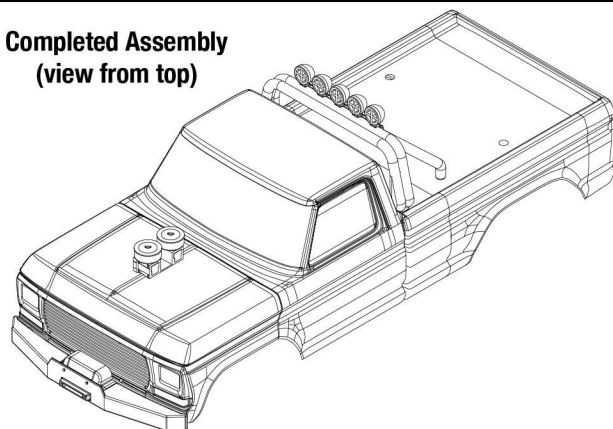

BIGFOOT®

Body Assembly

**Completed Assembly
(view from bottom)**

- 3660X Body, Bigfoot® No. 1, Officially Licensed replica (clear, requires painting)/ window masks/ decal sheet
- 3661-BLUE Body, Bigfoot® No. 1, Officially Licensed replica (painted, decals applied) (assembled with body support for clipless mounting)
- 3747 Body support (with front & rear latches)/ 2.6x15mm BCS (6) (for clipless body mounting)
- 3656 Grille, Bigfoot® No. 1 (chrome)/ decals/ adhesive tape/ mounting hardware
- 3662 Body accessories kit, Bigfoot® No. 1 (includes winch, front and rear bumpers, roll bar, light bar, engine detail, & mounting hardware) (grille sold separately)

**Completed Assembly
(view from top)**

- 3660X Body, Bigfoot® No. 1, Officially Licensed replica (clear, requires painting)/ window masks/ decal sheet
- 3661-BLUE Body, Bigfoot® No. 1, Officially Licensed replica (painted, decals applied) (assembled with body support for clipless mounting)
- 3747 Body support (with front & rear latches)/ 2.6x15mm BCS (6) (for clipless body mounting)
- 3656 Grille, Bigfoot® No. 1 (chrome)/ decals/ adhesive tape/ mounting hardware
- 3662 Body accessories kit, Bigfoot® No. 1 (includes winch, front and rear bumpers, roll bar, light bar, engine detail, & mounting hardware) (grille sold separately)