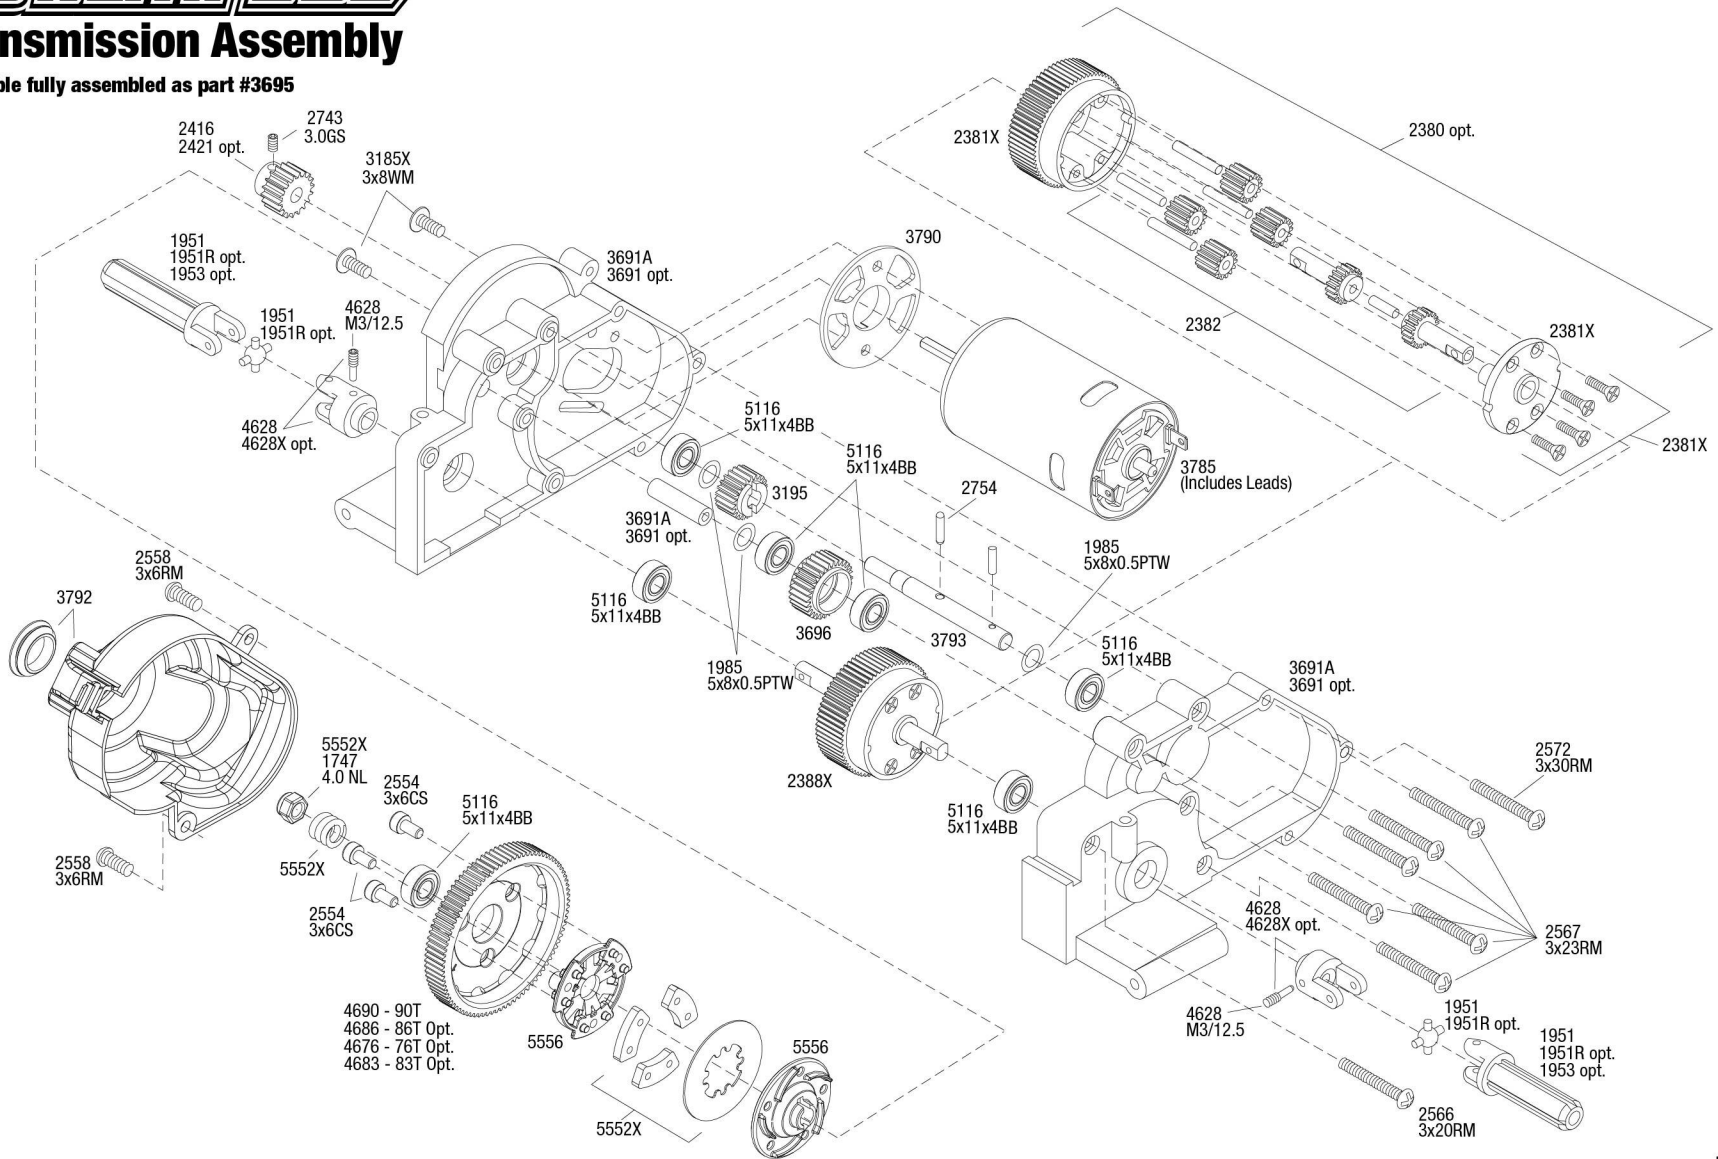

STAMPEDE

Transmission Assembly

Available fully assembled as part #3695

See Parts List for a complete listing of optional accessories.