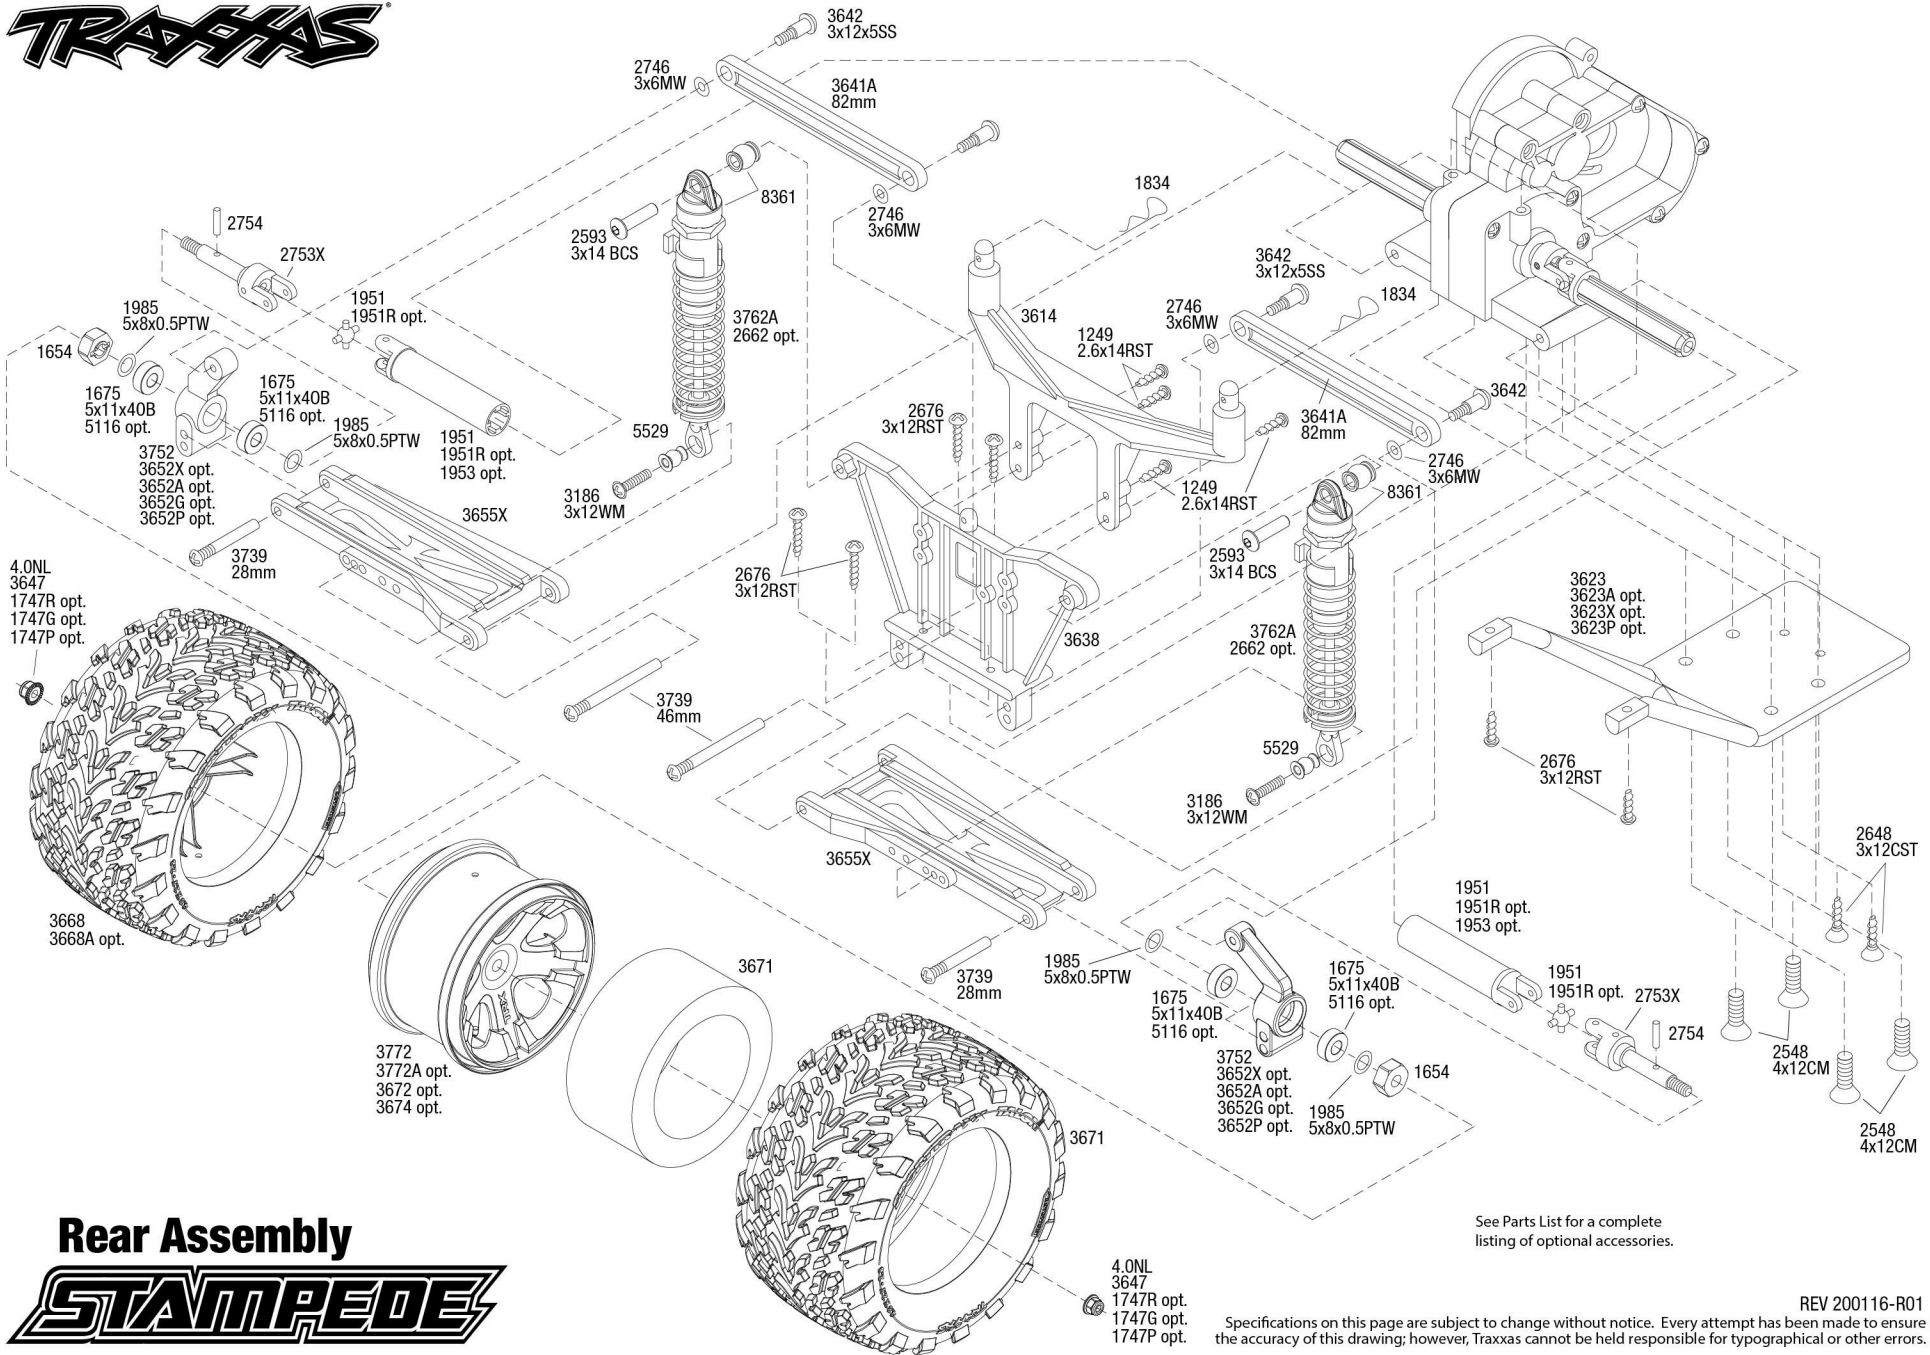

TRAXXAS

Rear Assembly

STAMPEDE

Specifications on this page are subject to change without notice. Every attempt has been made to ensure the accuracy of this drawing; however, Traxxas cannot be held responsible for typographical or other errors.

REV 200116-R01