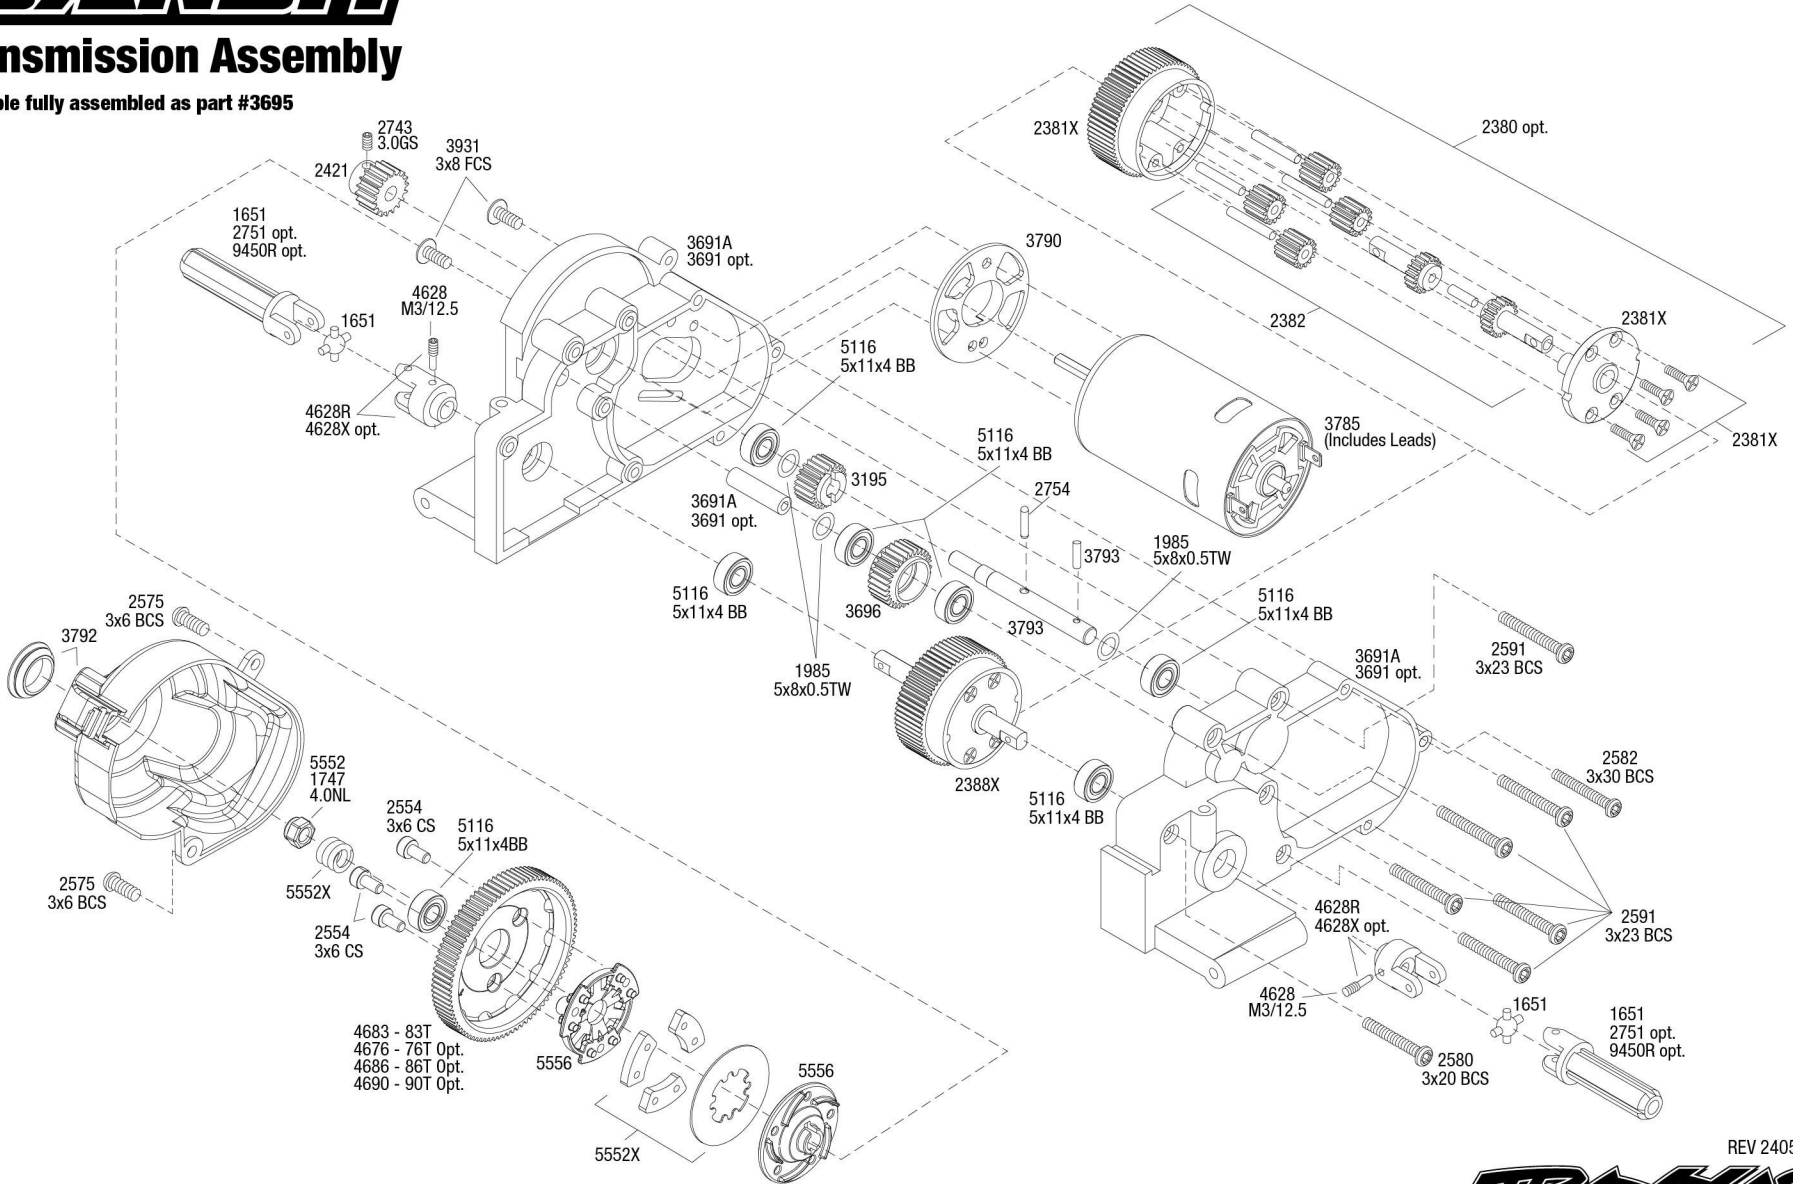

# BANDIT

## Transmission Assembly

Available fully assembled as part #3695

REV 240503-R01

See Parts List for a complete listing of optional accessories.

Specifications on this page are subject to change without notice. Every attempt has been made to ensure the accuracy of this drawing; however, Traxxas cannot be held responsible for typographical or other errors.