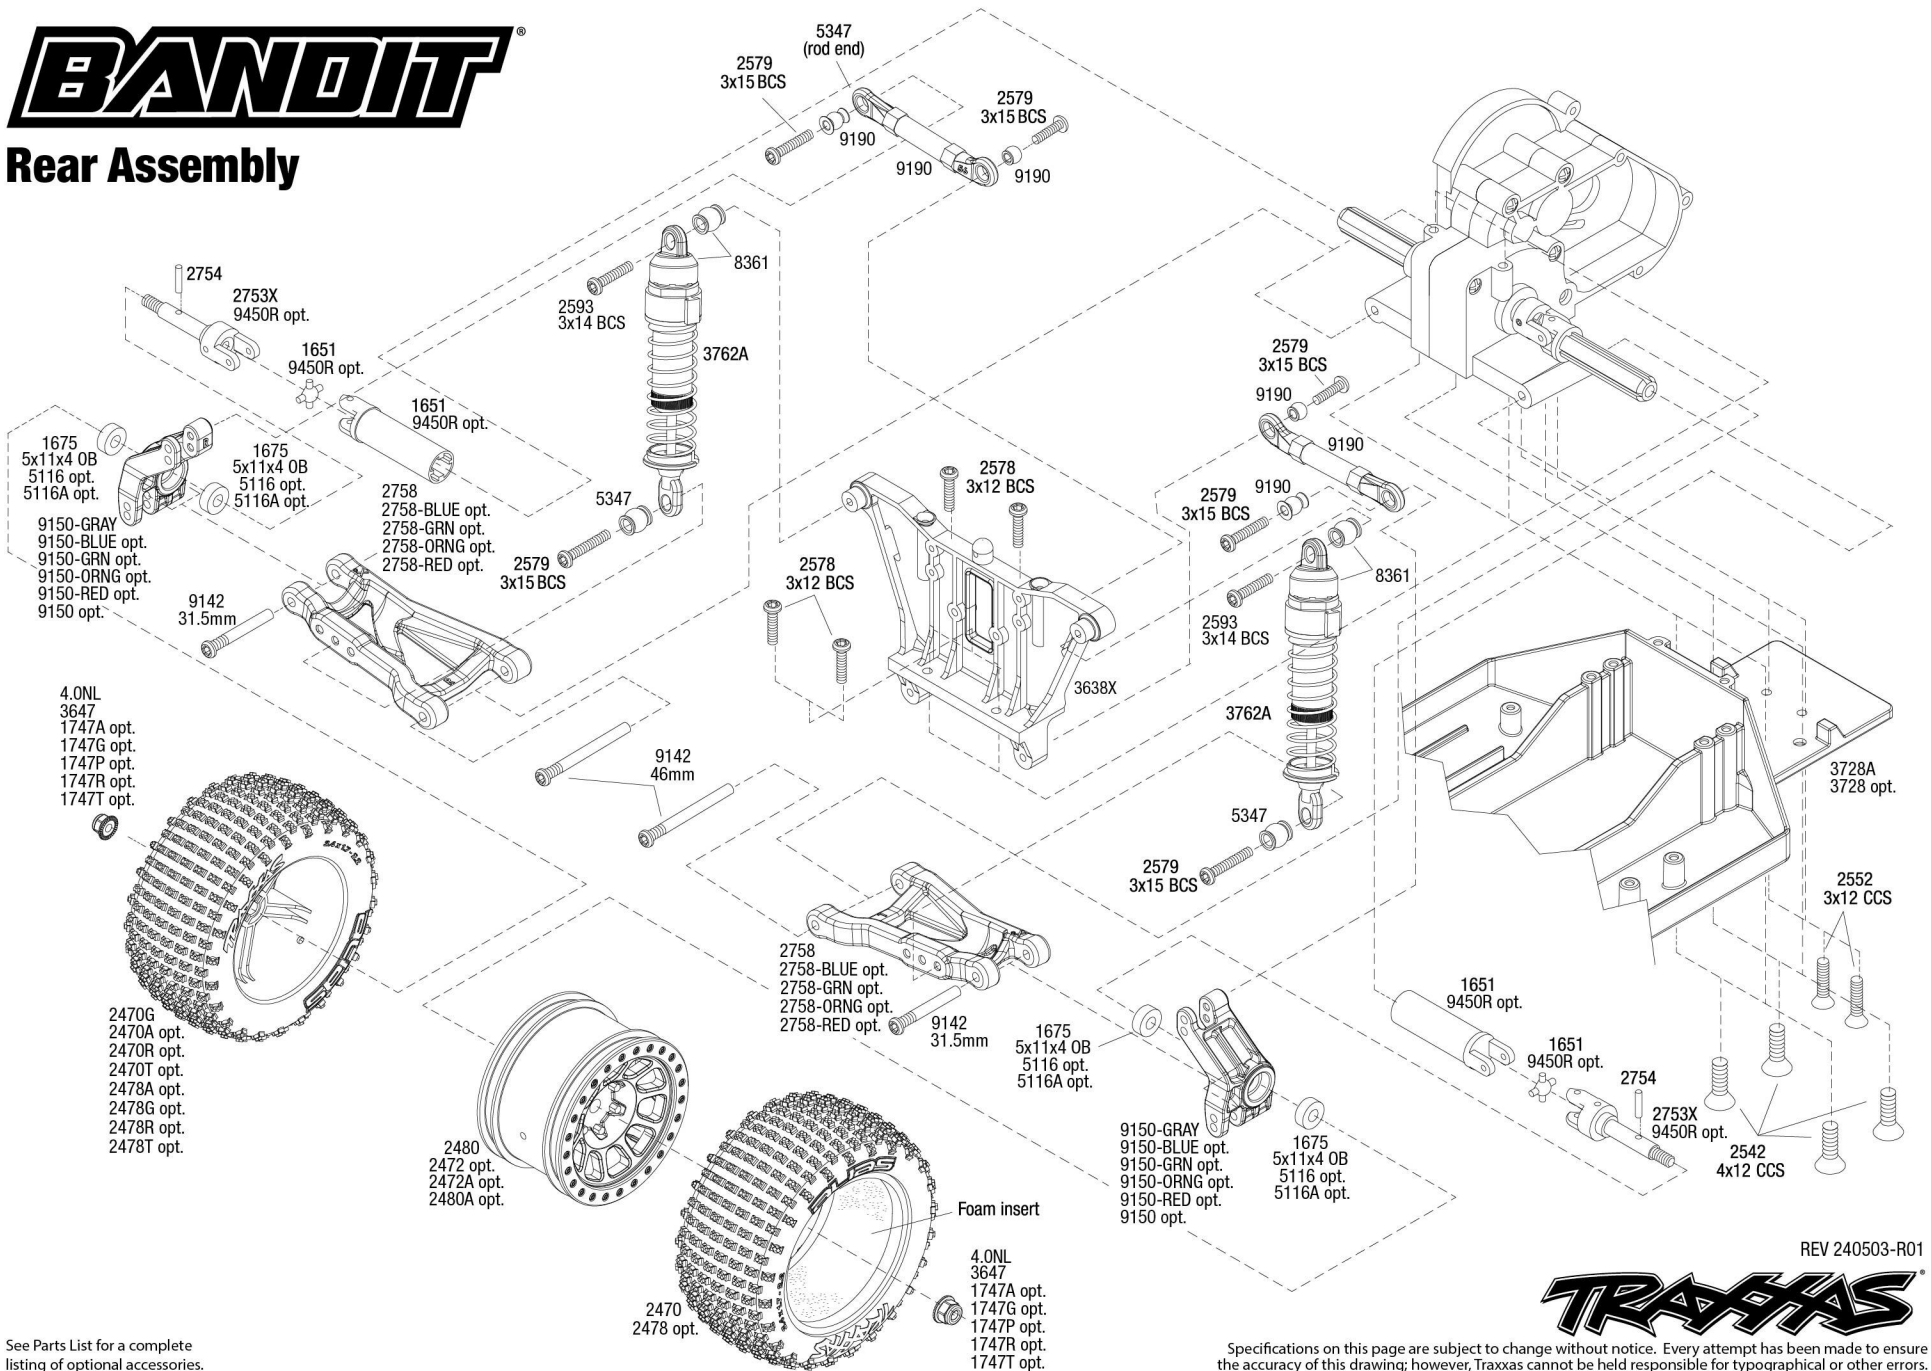

BANDIT

Rear Assembly

See Parts List for a complete listing of optional accessories.

Specifications on this page are subject to change without notice. Every attempt has been made to ensure the accuracy of this drawing; however, Traxxas cannot be held responsible for typographical or other errors.

REV 240503-R01

TRAXXAS