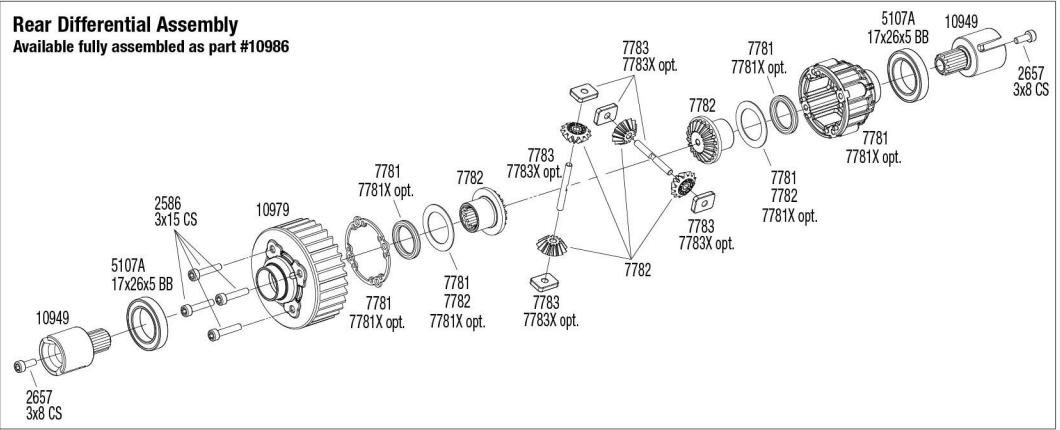

Rear Differential Assembly
 Available fully assembled as part #10986

Spur Drive Assembly

Top Shaft Assembly

**PRO SCALE
 SAND CAR**

Transmission Assembly

REV 250311-R03
 See Parts List for a complete listing of optional accessories.

Specifications on this page are subject to change without notice. Every attempt has been made to ensure the accuracy of this drawing; however, Traxxas cannot be held responsible for typographical or other errors.