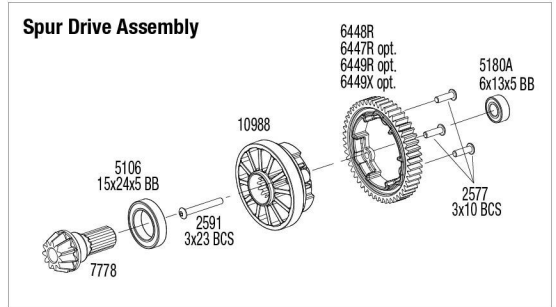

Rear Differential Assembly
 Available fully assembled as part #10986

Spur Drive Assembly

Top Shaft Assembly

**PRO SCALE
 SAND CAR**

Transmission Assembly

REV 250311-R03
 See Parts List for a complete listing of optional accessories.

Specifications on this page are subject to change without notice. Every attempt has been made to ensure the accuracy of this drawing; however, Traxxas cannot be held responsible for typographical or other errors.