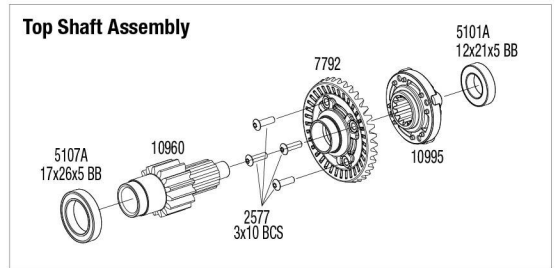

Rear Differential Assembly
 Available fully assembled as part #10986

Spur Drive Assembly

Top Shaft Assembly

**PRO SCALE
 SAND CAR**

Transmission Assembly

REV 250311-R03
 See Parts List for a complete listing of optional accessories.

Specifications on this page are subject to change without notice. Every attempt has been made to ensure the accuracy of this drawing; however, Traxxas cannot be held responsible for typographical or other errors.