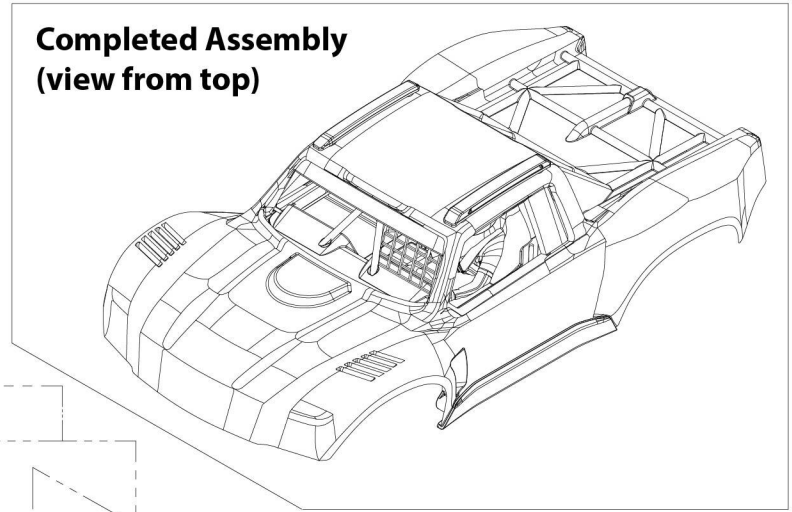

MINI SLASH 4x4

Body Assembly

Completed Assembly
(view from top)

REV 250611-R00

See Parts List for a complete listing of optional accessories.

Specifications on this page are subject to change without notice. Every attempt has been made to ensure the accuracy of this drawing; however, Traxxas cannot be held responsible for typographical or other errors. See Parts List for a complete listing of optional accessories.