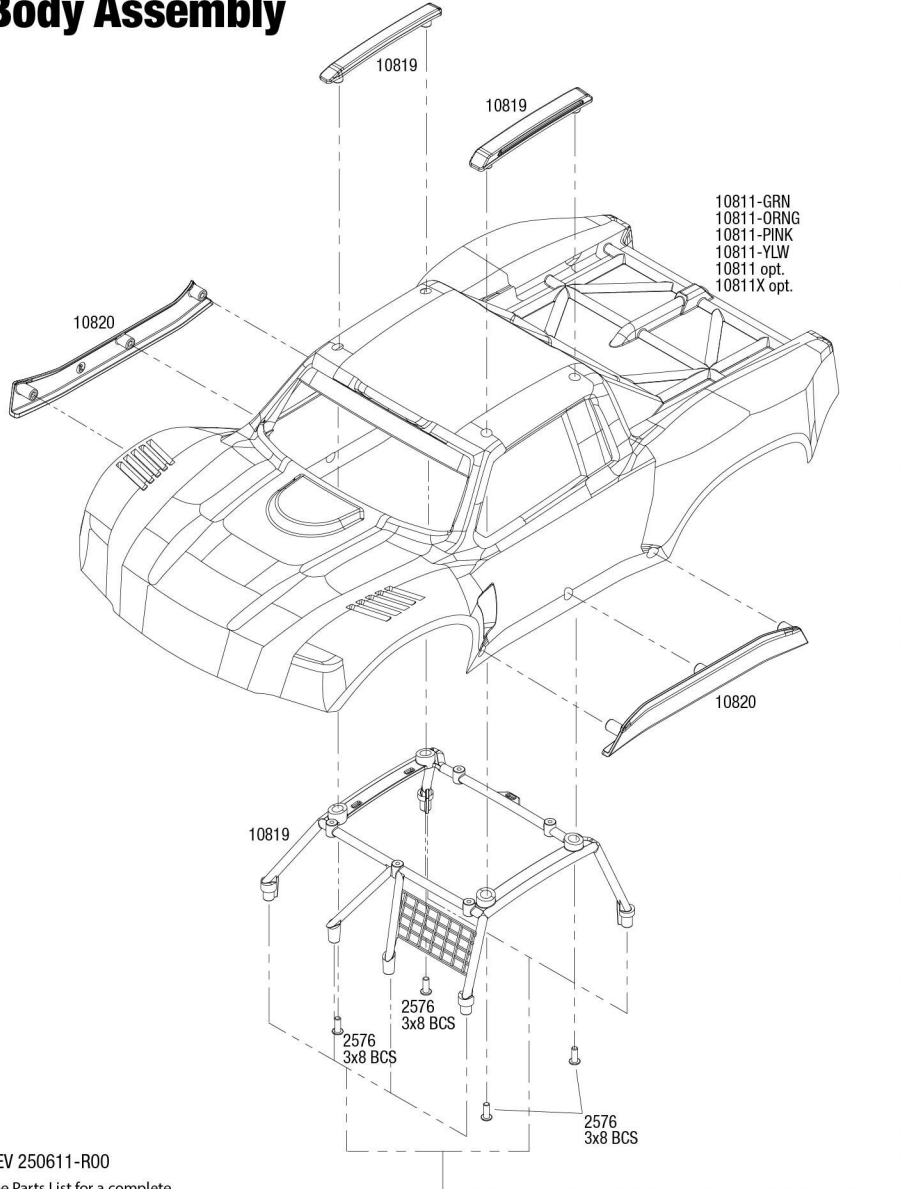

MINI SLASH 4x4

Body Assembly

Completed Assembly
(view from top)

REV 250611-R00

See Parts List for a complete listing of optional accessories.

Specifications on this page are subject to change without notice. Every attempt has been made to ensure the accuracy of this drawing; however, Traxxas cannot be held responsible for typographical or other errors. See Parts List for a complete listing of optional accessories.