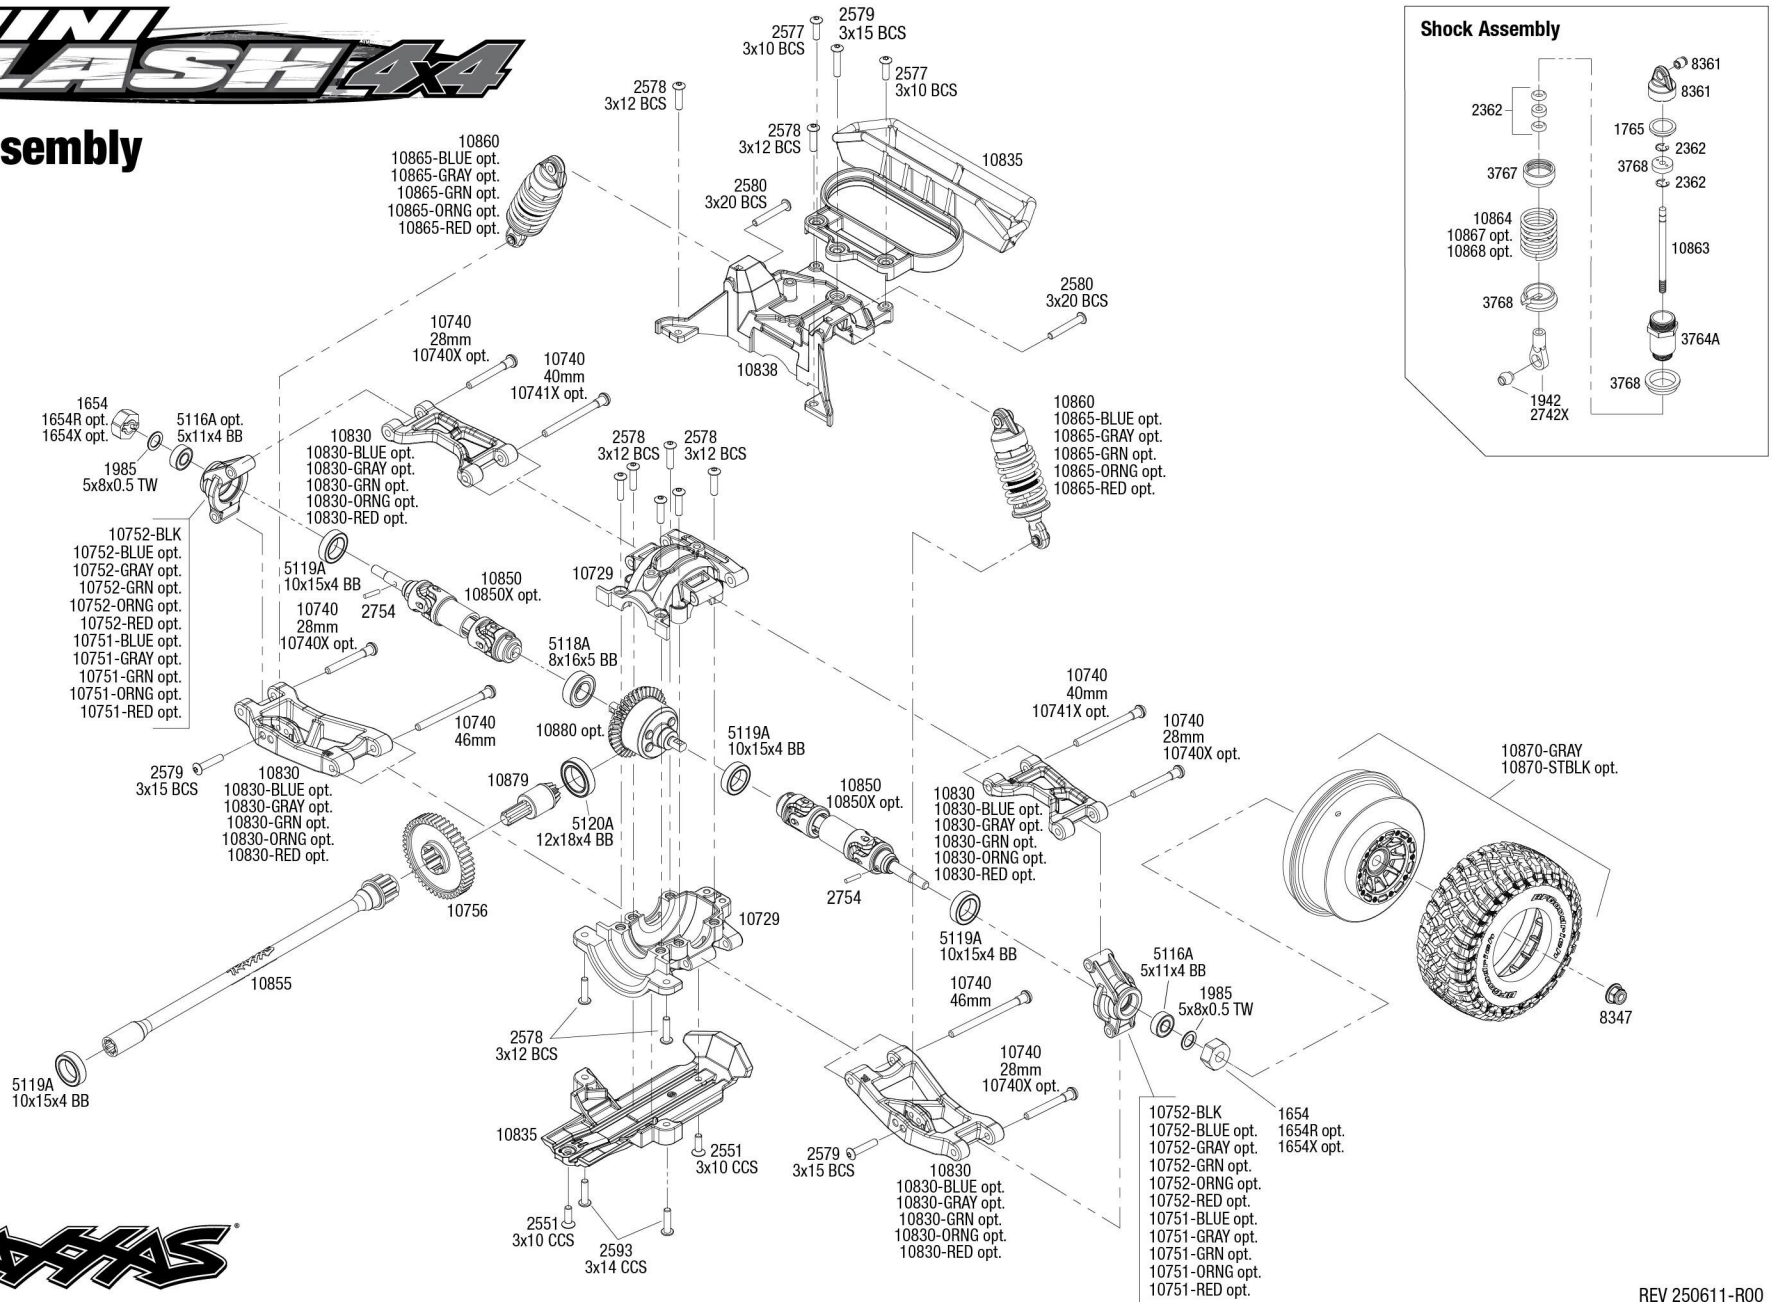

MINI SLASH 4x4

Rear Assembly

Specifications on this page are subject to change without notice. Every attempt has been made to ensure the accuracy of this drawing; however, Traxxas cannot be held responsible for typographical or other errors.

REV 250611-R00

See Parts List for a complete listing of optional accessories.