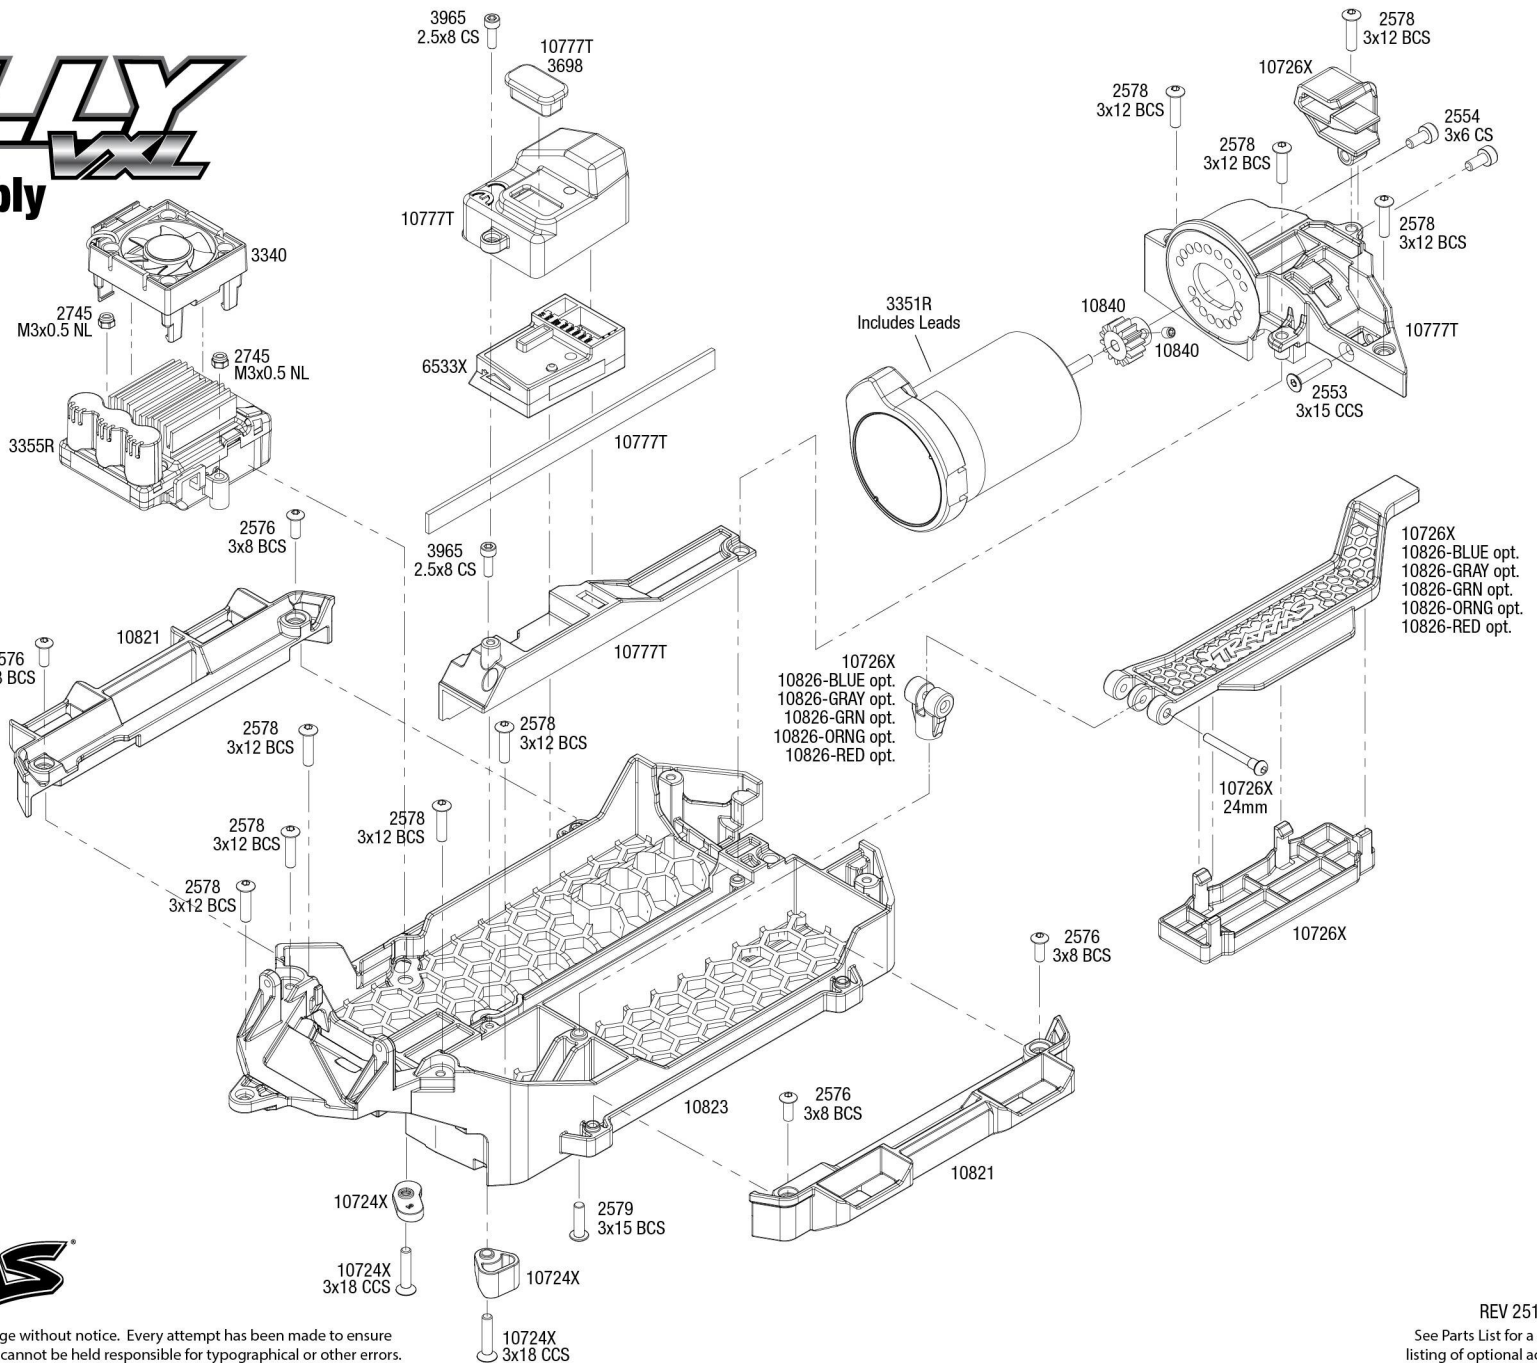

## Chassis Assembly

Specifications on this page are subject to change without notice. Every attempt has been made to ensure the accuracy of this drawing; however, Traxxas cannot be held responsible for typographical or other errors.

REV 251016-R01  
See Parts List for a complete listing of optional accessories.