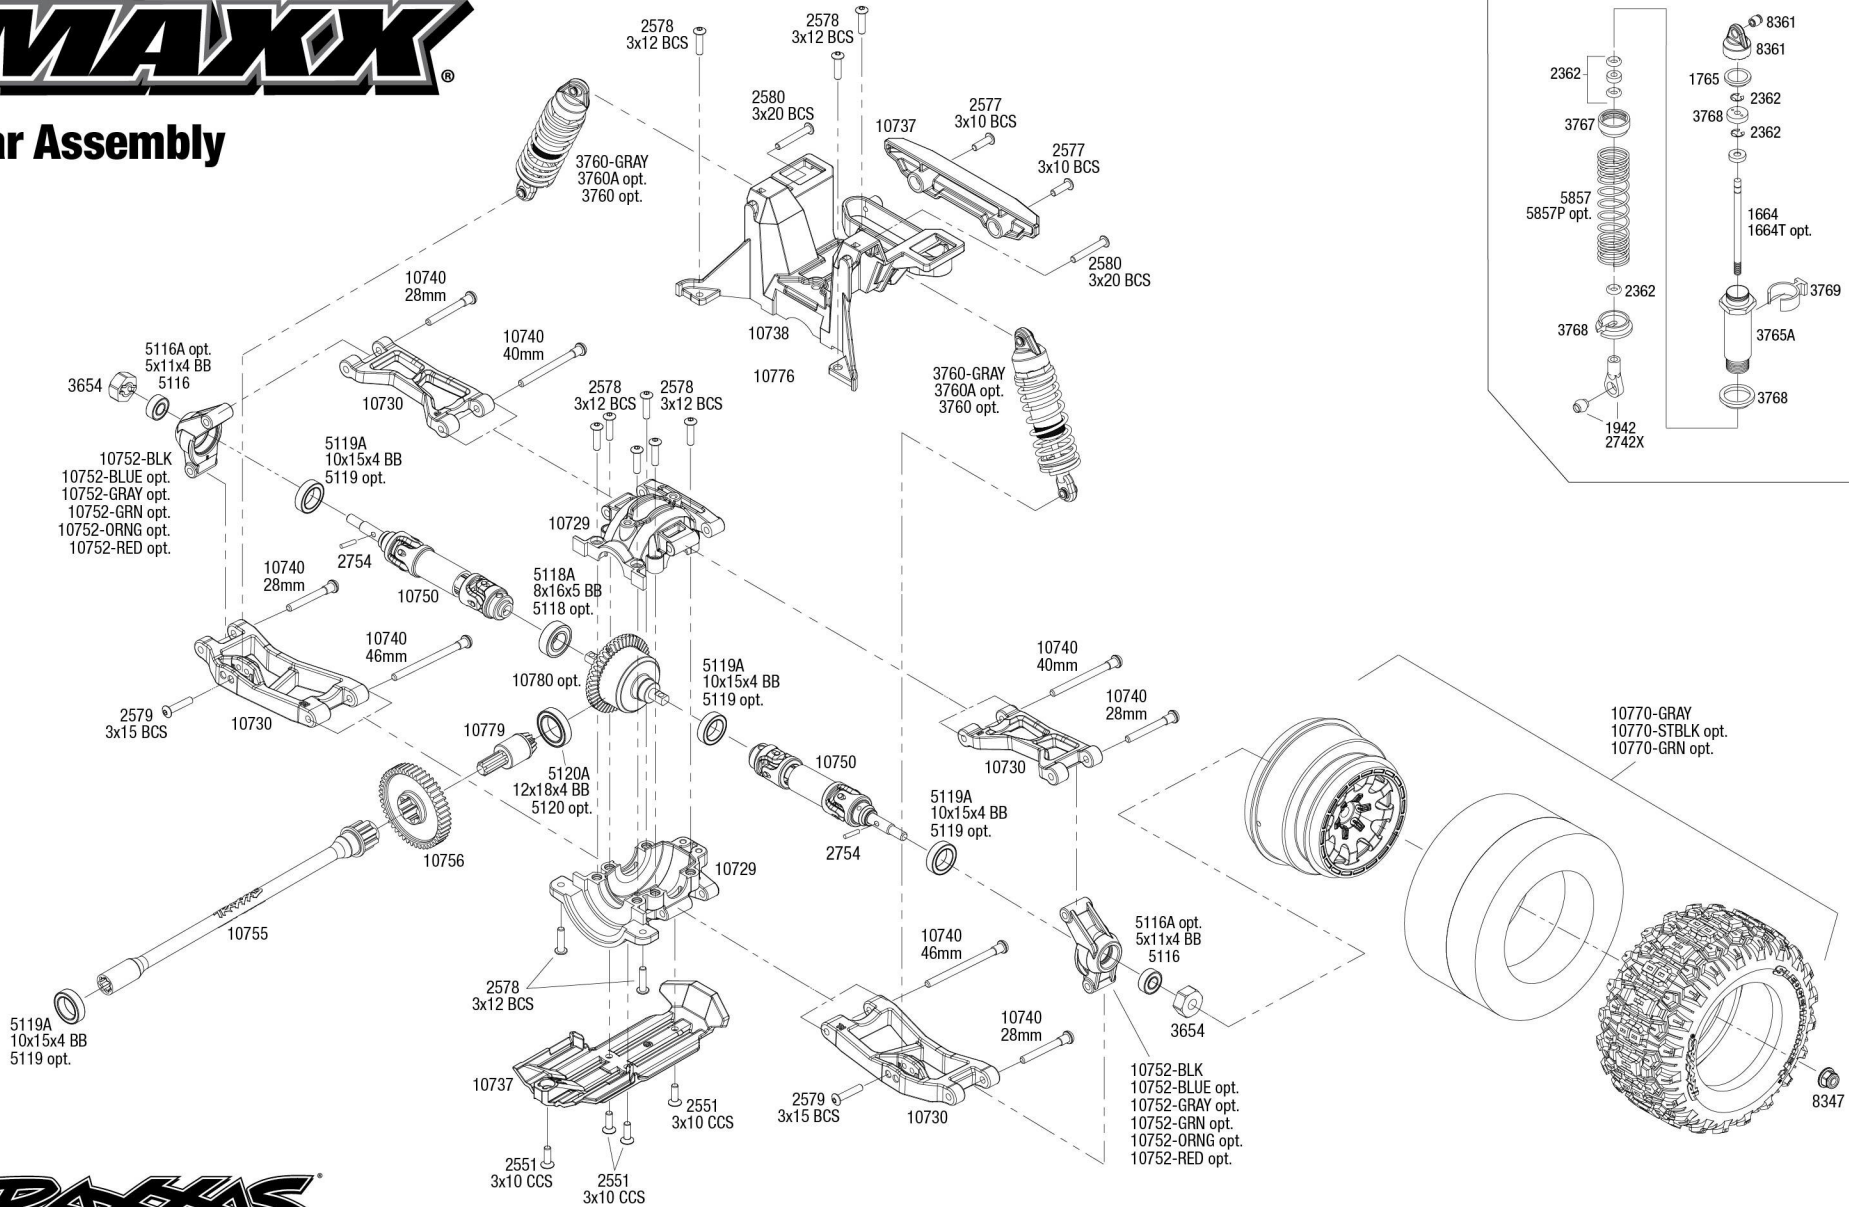

Rear Assembly

Specifications on this page are subject to change without notice. Every attempt has been made to ensure the accuracy of this drawing; however, Traxxas cannot be held responsible for typographical or other errors.

REV 241007-R03
See Parts List for a complete listing of optional accessories.