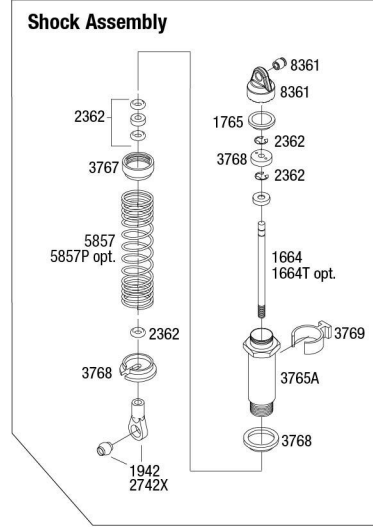

Rear Assembly

Specifications on this page are subject to change without notice. Every attempt has been made to ensure the accuracy of this drawing; however, Traxxas cannot be held responsible for typographical or other errors.

REV 241007-R03
See Parts List for a complete listing of optional accessories.