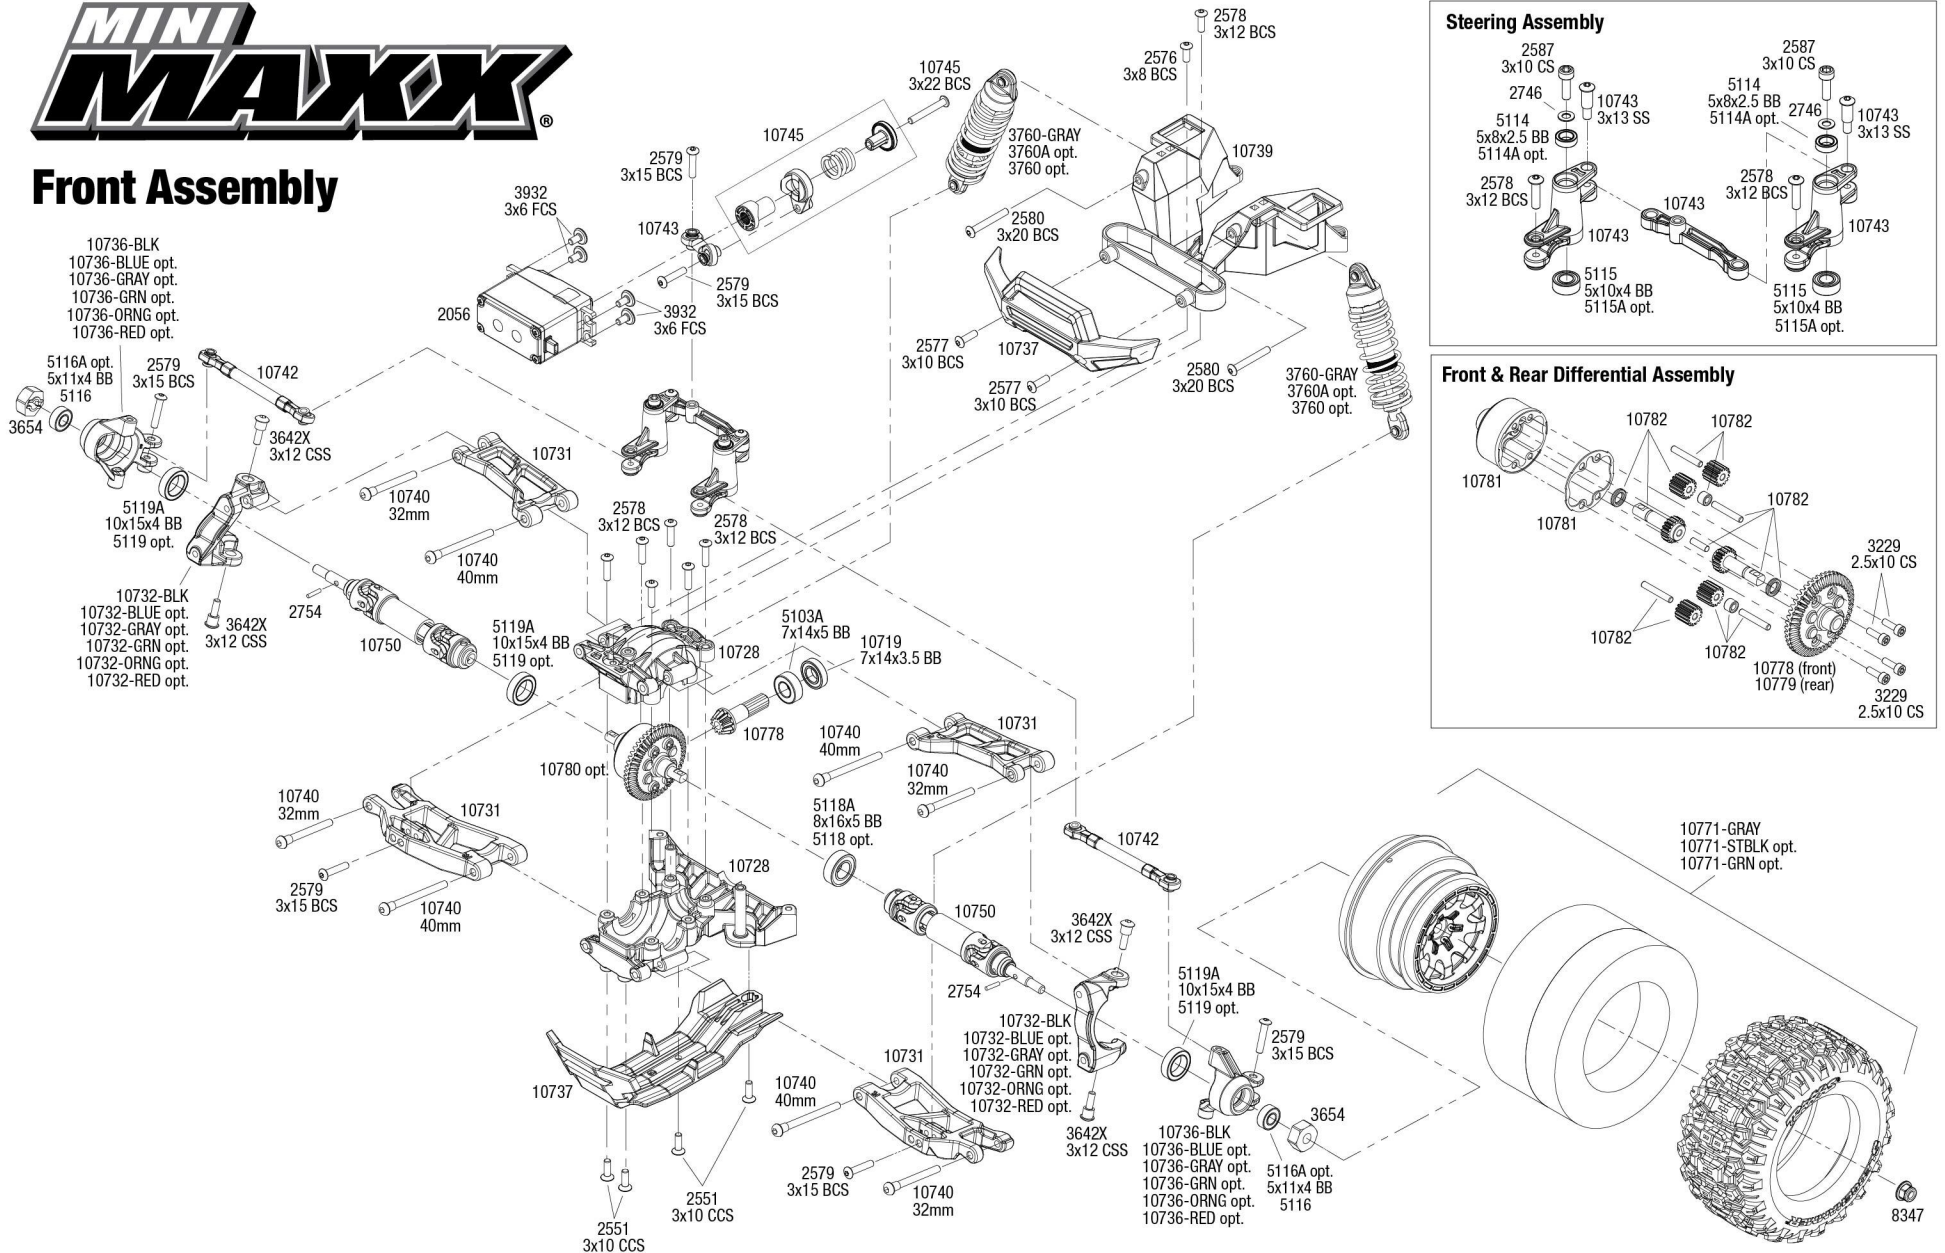

MINI MAXX

Front Assembly

REV 241007-R03

See Parts List for a complete listing of optional accessories.

Specifications on this page are subject to change without notice. Every attempt has been made to ensure the accuracy of this drawing; however, Traxxas cannot be held responsible for typographical or other errors.

TRAXXAS