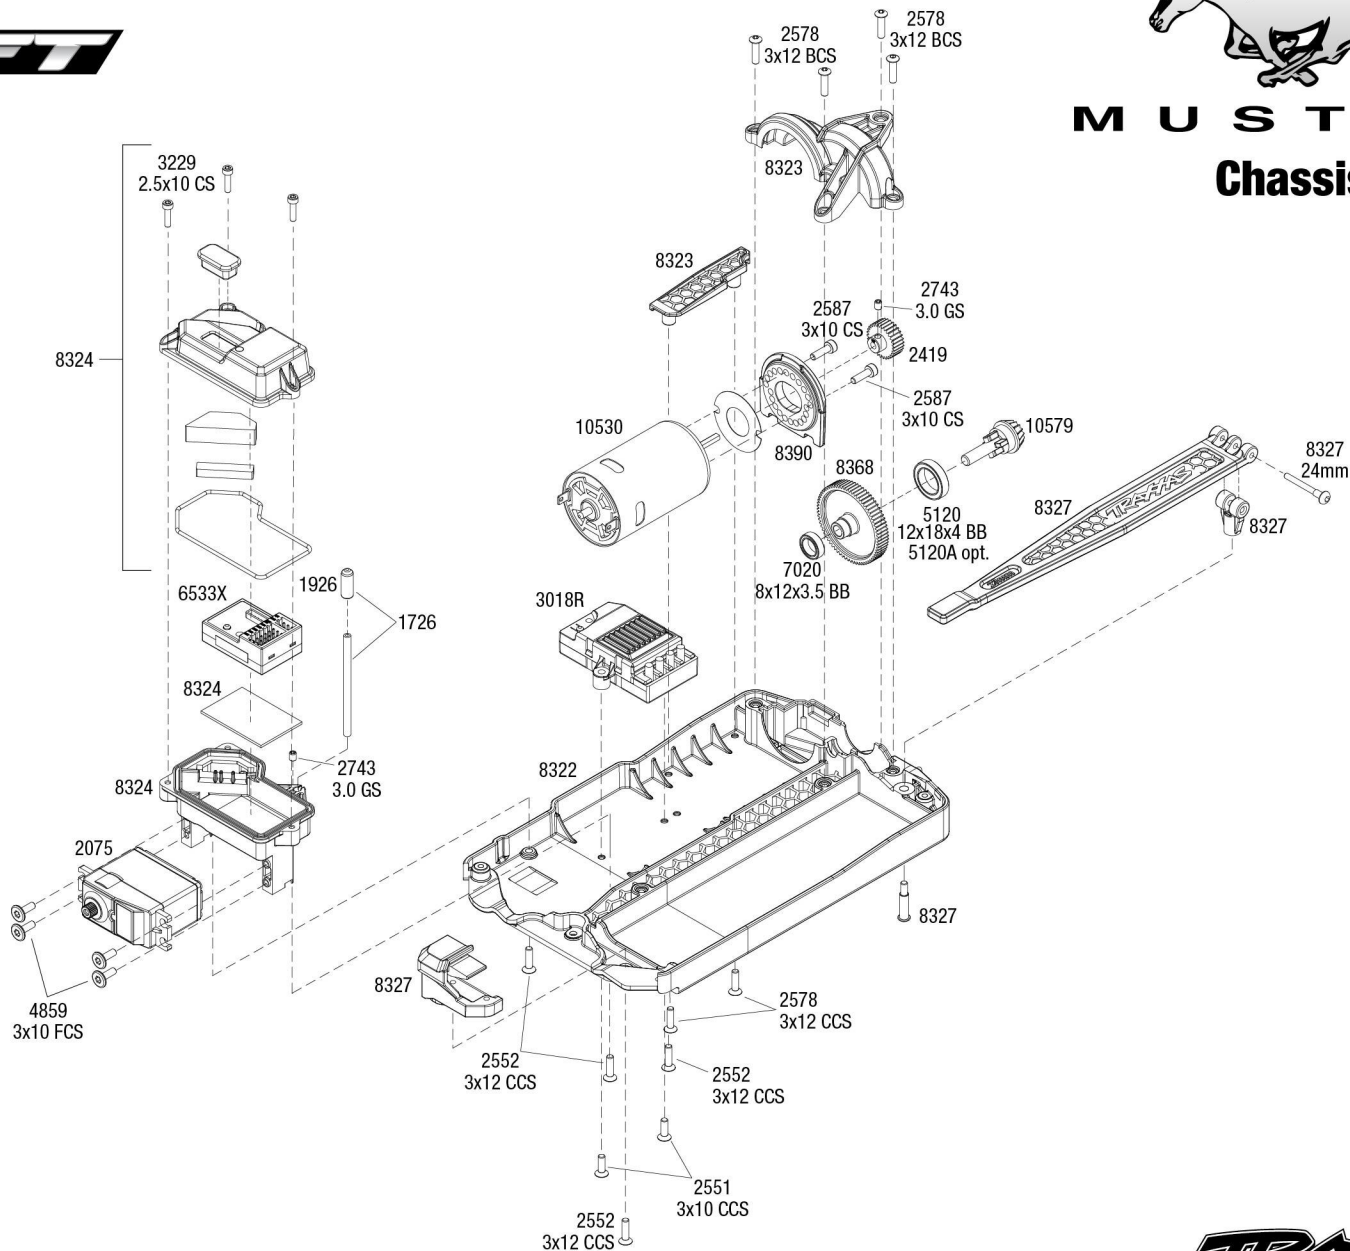

## MUSTANG Chassis Assembly

See Parts List for a complete listing of optional accessories.

Specifications on this page are subject to change without notice. Every attempt has been made to ensure the accuracy of this drawing; however, Traxxas cannot be held responsible for typographical or other errors.

REV 240716-R01