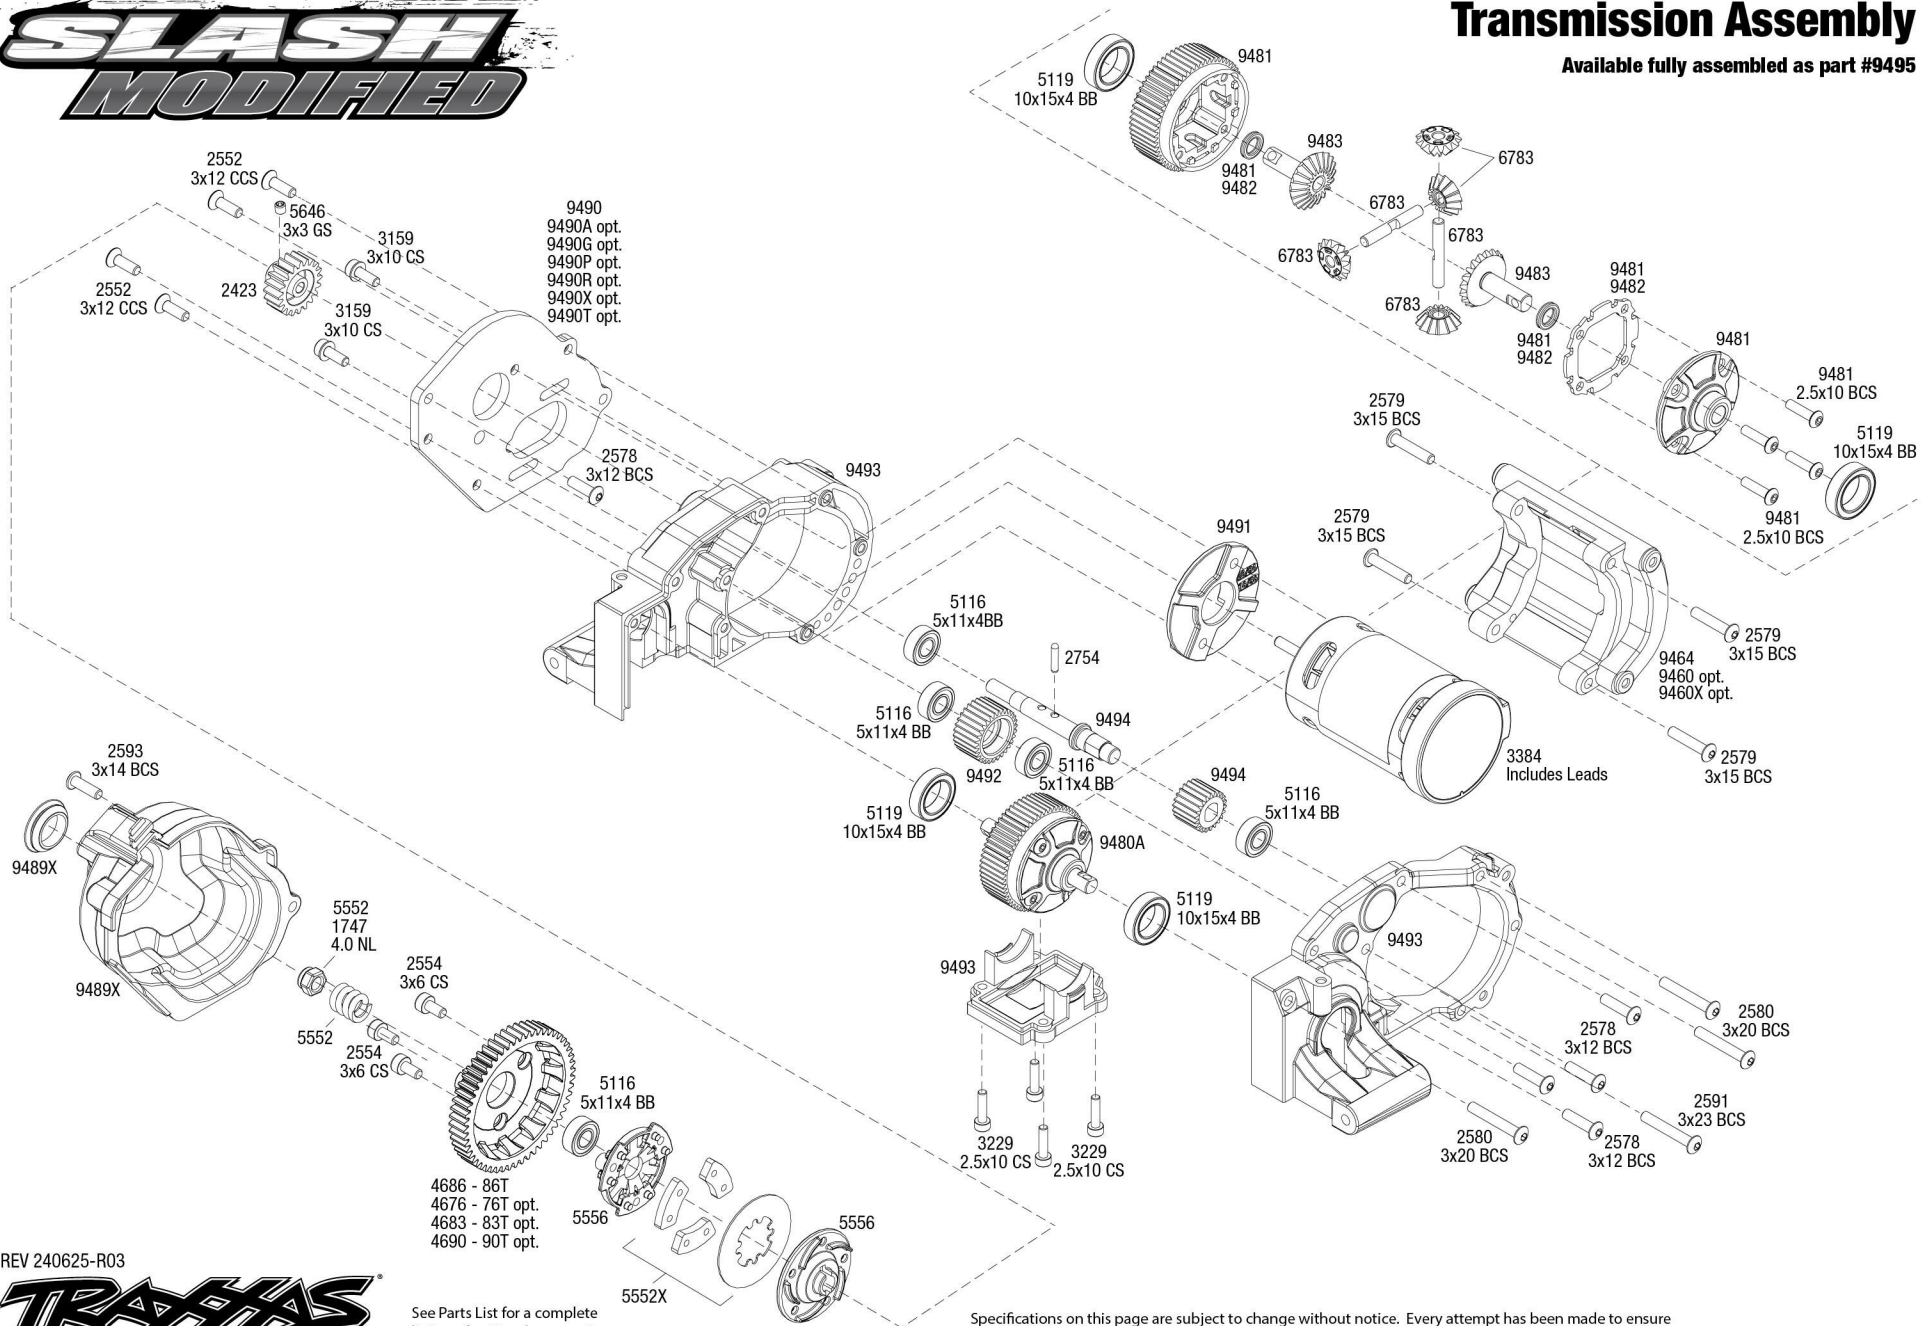

SLASH MODIFIED

Transmission Assembly

Available fully assembled as part #9495

REV 240625-R03

TRAXXAS

See Parts List for a complete listing of optional accessories.

Specifications on this page are subject to change without notice. Every attempt has been made to ensure the accuracy of this drawing; however, Traxxas cannot be held responsible for typographical or other errors.