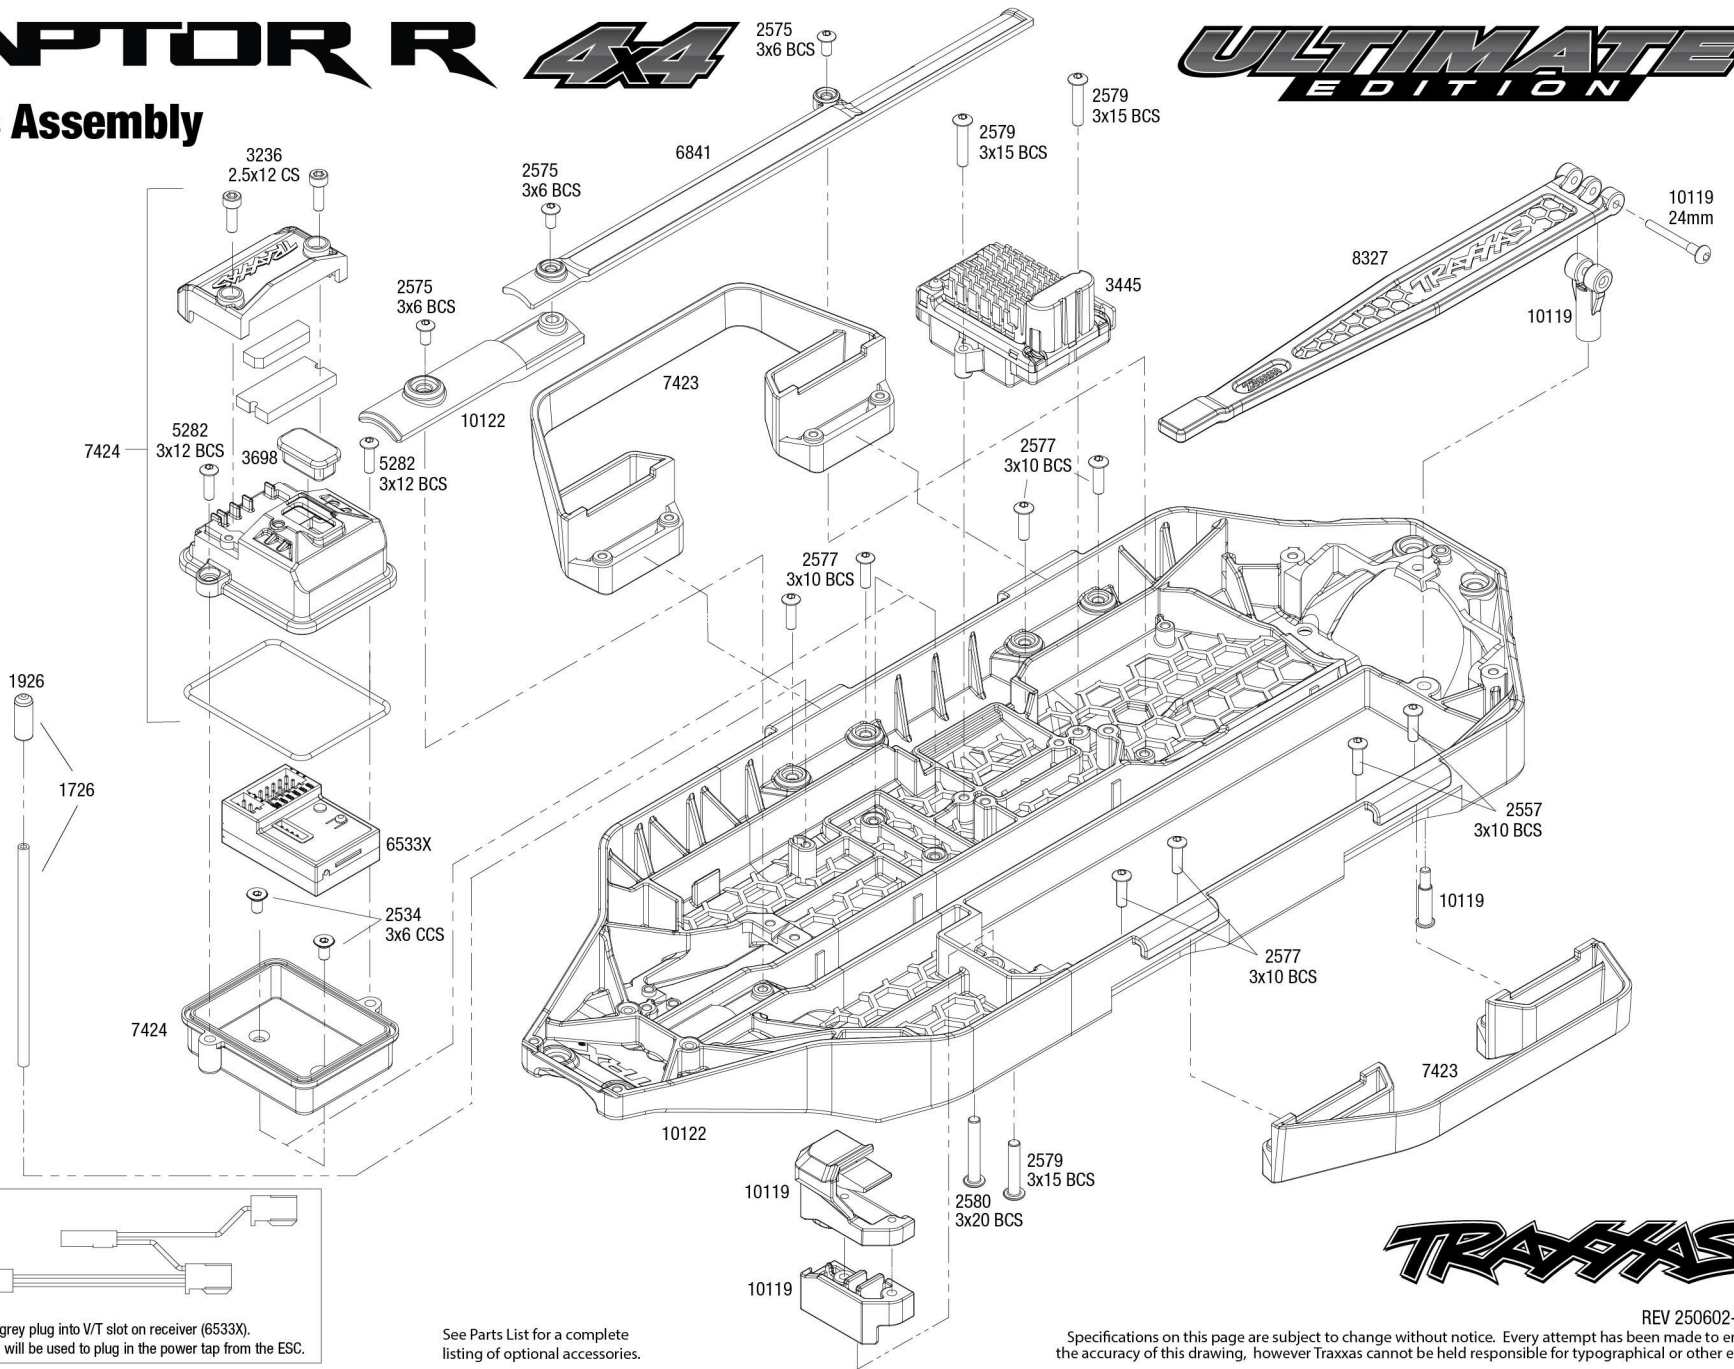

RAPTOR R

4x4

ULTIMATE EDITION

Chassis Assembly

Telemetry Sensor

6521 - Plug grey plug into V/T slot on receiver (6533X).
Note that the red plug will be used to plug in the power tap from the ESC.

See Parts List for a complete listing of optional accessories.

REV 250602-R00