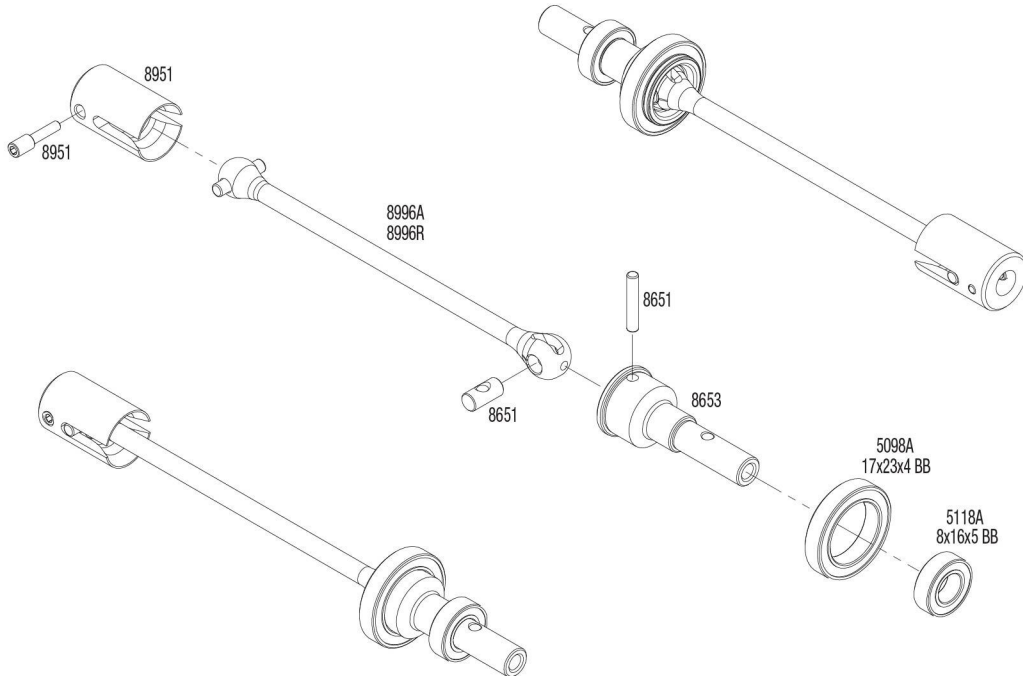

## Steel CV Driveshafts

Covers Parts #8996X

Specifications on this page are subject to change without notice. Every attempt has been made to ensure the accuracy of this drawing; however, Traxxas cannot be held responsible for typographical or other errors.

See Parts List for a complete listing of optional accessories.