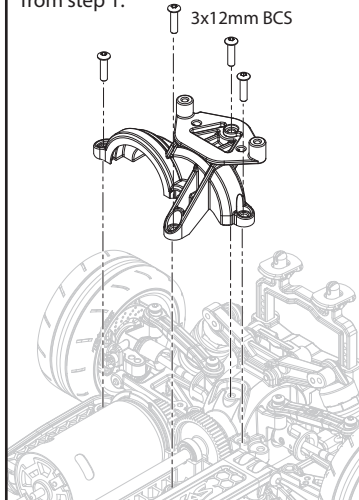

Covers Part #6560

Remove the four 3x12mm button-head screws from the gear cover. Remove the gear cover from the chassis.

Install the expander mount on the gear cover as shown.

Reinstall the gear cover/expander mount on the chassis using the 3x12mm button-head screws (4) from step 1.

Install the Telemetry Expander (part #6550 or #6550X, sold separately).

If you have questions or need technical assistance, call Traxxas at

1-888-TRAXXAS

(1-888-872-9927) (U.S. residents only)

TRAXXAS.COM