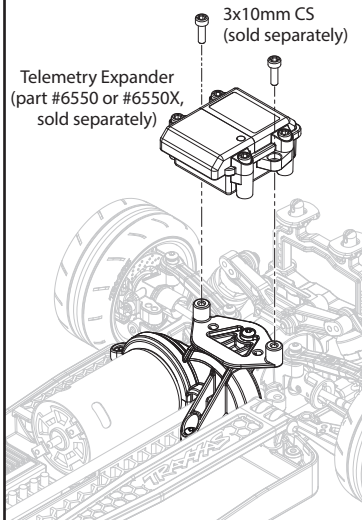

Covers Part #6560

Remove the four 3x12mm button-head screws from the gear cover. Remove the gear cover from the chassis.

Install the expander mount on the gear cover as shown.

Reinstall the gear cover/expander mount on the chassis using the 3x12mm button-head screws (4) from step 1.

Install the Telemetry Expander (part #6550 or #6550X, sold separately).

If you have questions or need technical assistance, call Traxxas at

1-888-TRAXXAS

(1-888-872-9927) (U.S. residents only)

TRAXXAS.COM