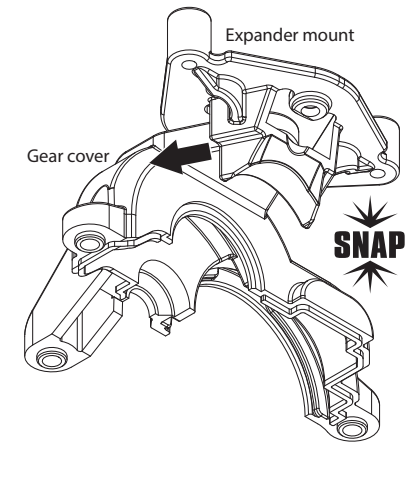

Covers Part #6560

Remove the four 3x12mm button-head screws from the gear cover. Remove the gear cover from the chassis.

Install the expander mount on the gear cover as shown.

Reinstall the gear cover/expander mount on the chassis using the 3x12mm button-head screws (4) from step 1.