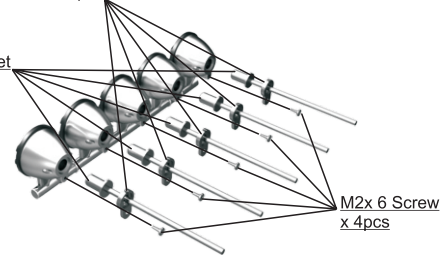

# LED Crawler Light Bar Set (5 Spotlight)

LED Mount x 4pcs

5mm Led Set

OR