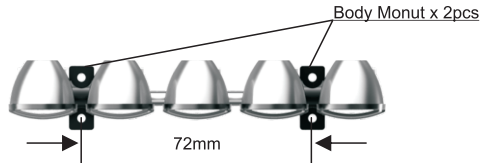

# LED Crawler Light Bar Set (5 Spotlight)

LED Mount x 4pcs

5mm Led Set

OR