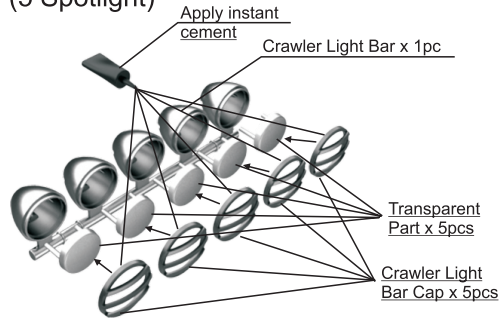

# LED Crawler Light Bar Set (5 Spotlight)

LED Mount x 4pcs

5mm Led Set

OR