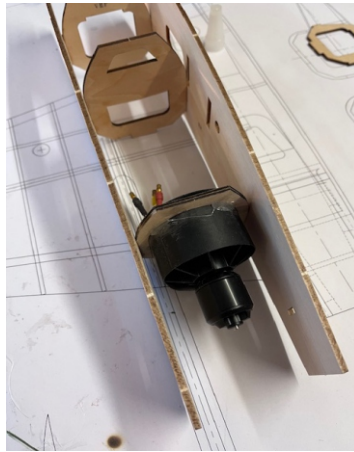

Vampire

All Balsa and Plywood Kit

Vampire is an EDF scale design in faithful proportions, a classic twin boom design. Precision laser cut balsa and ply parts, fully EDF optimized airframe design. Kit contains a molded canopy, a cowl and all necessary hardware. The mini Vampire is a kit for those who take pride in both the build and the flight. Instruction manual along with full size plan makes the assembling a pleasurable experience.

Specifications

- Wing Span: 808mm
- Wing Loading: 5.2kg/m²
- Fuselage length: 660mm
- Flying Weight: 650g
- EDF - FMS: 50mm-5300kv
- ESC: 40 Amps
- Battery: 3s 2200 MAH Lipo

Vam01

Vam02

Vam03

Vam04

Vam05

Vam06