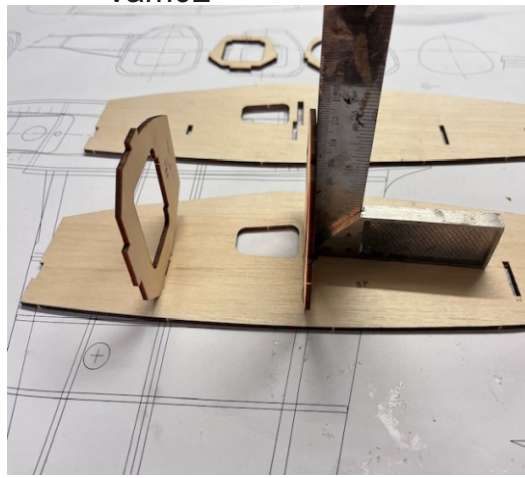

Vampire

All Balsa and Plywood Kit

Vampire is an EDF scale design in faithful proportions, a classic twin boom design. Precision laser cut balsa and ply parts, fully EDF optimized airframe design. Kit contains a molded canopy, a cowl and all necessary hardware. The mini Vampire is a kit for those who take pride in both the build and the flight. Instruction manual along with full size plan makes the assembling a pleasurable experience.

Specifications

- Wing Span: 808mm
- Wing Loading: 5.2kg/m²
- Fuselage length: 660mm
- Flying Weight: 650g
- EDF - FMS: 50mm-5300kv
- ESC: 40 Amps
- Battery: 3s 2200 MAH Lipo

Vam01

Vam02

Vam03

Vam04

Vam05

Vam06