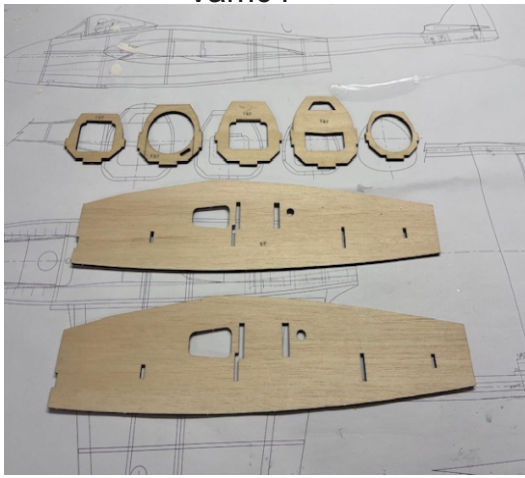

Vampire

All Balsa and Plywood Kit

Vampire is an EDF scale design in faithful proportions, a classic twin boom design. Precision laser cut balsa and ply parts, fully EDF optimized airframe design. Kit contains a molded canopy, a cowl and all necessary hardware. The mini Vampire is a kit for those who take pride in both the build and the flight. Instruction manual along with full size plan makes the assembling a pleasurable experience.

Specifications

- Wing Span: 808mm
- Wing Loading: 5.2kg/m²
- Fuselage length: 660mm
- Flying Weight: 650g
- EDF - FMS: 50mm-5300kv
- ESC: 40 Amps
- Battery: 3s 2200 MAH Lipo

Vam01

Vam02

Vam03

Vam04

Vam05

Vam06