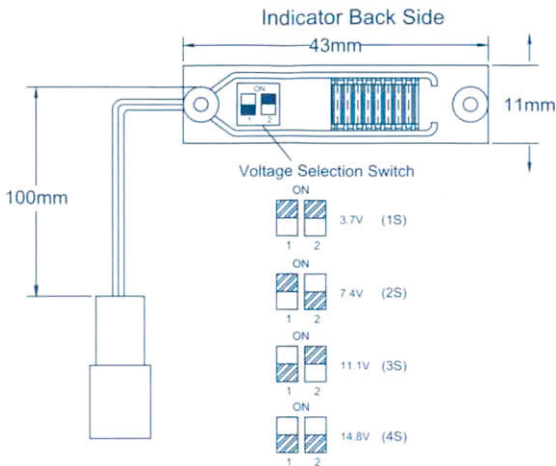

138 S. Brent Circle, City of Industry, CA 91789-3050

TEL:+1-909-594-GWS9(4979)

USA Inquiry: sales@gwsus.com

FAX:+1-909-594-8051

After service: service@gwsus.com

Grand Wing System U.S.A. Inc.