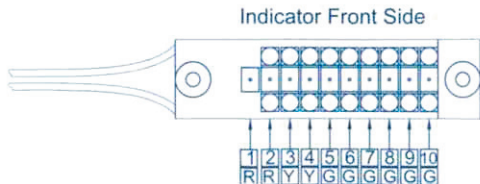

# Li-Po Battery Voltage Indicator

**GWS**

www.gws.com.tw  
www.gwsus.com

LED Display: Green/Safe, Yellow/Warning, Red/Danger

1 \ Green LED: Safe to fly

2 \ Yellow LED: Battery should be charged

3 \ Red LED: Do not fly